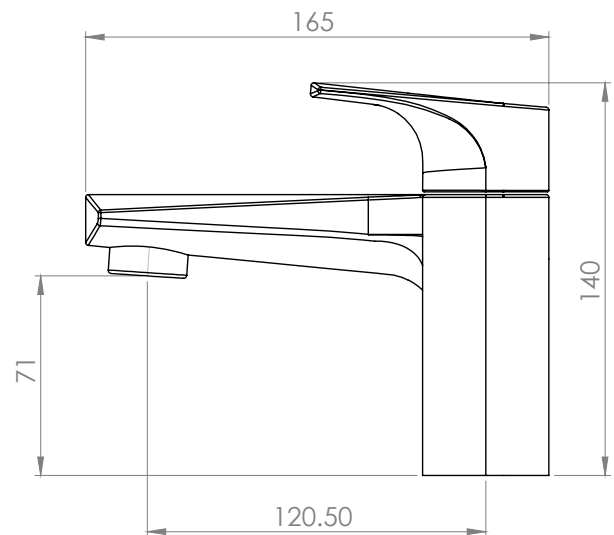

## Strike Bath Filler - TSE32

**TAVISTOCK**  
inspiring bathrooms

No.	Description	Code	Fixings Included
1	Strike Bath Filler	TSE32	YES

Min Pressure:	0.3bar
0.2bar	14.8 litres / min
0.3bar	16.6 litres / min
0.4bar	18.5 litres / min
0.5bar	20.6 litres / min
1bar	28.4 litres / min
2bar	32.5 litres / min

### Dimensions - TSE32

Diagrams not to scale. All dimensions in mm (tolerance of +/-5mm)

\*Dimensions are subject to change, customers are advised to measure actual product before commencing installation.

### FAQs

**Does the tap come fitted with an aerator?** Yes.

**What size plumbing fittings are needed for the threaded legs?** This product will work with standard 3/4" plumbing fittings.