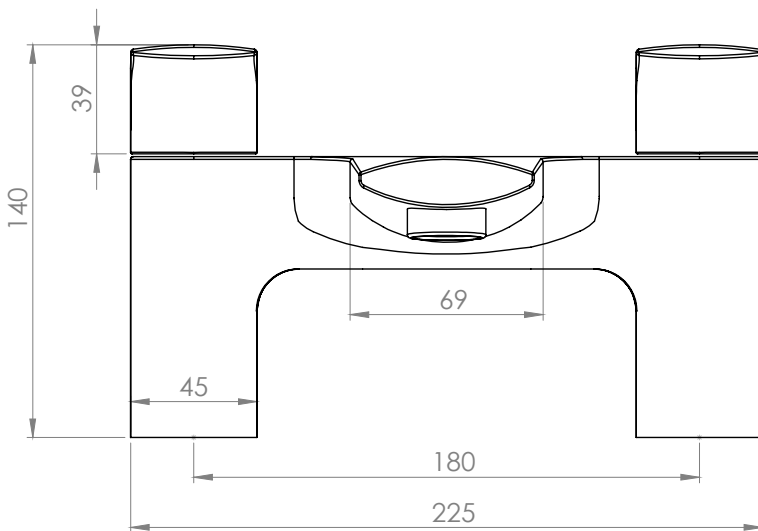

## Strike Bath Filler - TSE32

**TAVISTOCK**  
inspiring bathrooms

No.	Description	Code	Fixings Included
1	Strike Bath Filler	TSE32	YES

Min Pressure:	0.3bar
0.2bar	14.8 litres / min
0.3bar	16.6 litres / min
0.4bar	18.5 litres / min
0.5bar	20.6 litres / min
1bar	28.4 litres / min
2bar	32.5 litres / min

### Dimensions - TSE32

Diagrams not to scale. All dimensions in mm (tolerance of +/-5mm)

\*Dimensions are subject to change, customers are advised to measure actual product before commencing installation.

### FAQs

**Does the tap come fitted with an aerator?** Yes.

**What size plumbing fittings are needed for the threaded legs?** This product will work with standard 3/4" plumbing fittings.