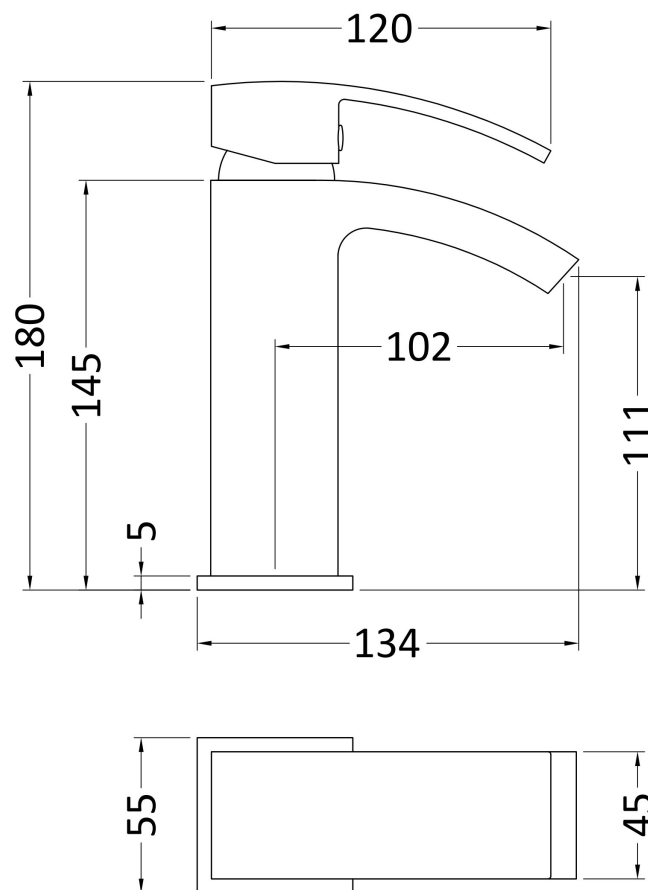

### Product Dimensions

Height (mm):	137
Width (mm):	52
Depth (mm):	133
Length (mm):	
Nett Weight (kg):	1.2

### Packaging Dimensions

Height (mm):	148
Width (mm):	54
Depth (mm):	157
Gross Weight (kg):	1.4

### Outer Box Dimensions (If Applicable)

Height (mm):	380
Width (mm):	460
Depth (mm):	200
Length (mm):	
Gross Weight (kg):	15
Barcode:	5055275824405

Flow Rates: (Litres Per Min)	0.1 bar: 3.5	0.5 bar: 8.3	1 bar: 12	2 bar: 17	3 bar: 21
Pipe Size:	15 mm (1/2" Bsp)				
Pipe Centres:	N/A				