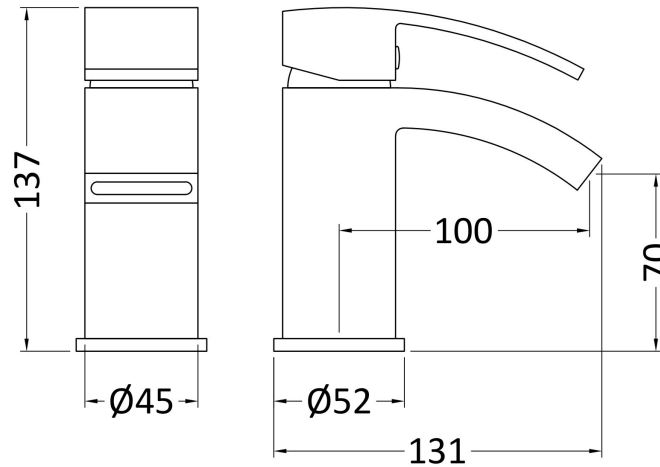

Sales Code: TSI315

Description: Sinclair Mono Basin

Product Dimensions

Height (mm):	136
Width (mm):	48
Depth (mm):	126
Length (mm):	
Nett Weight (kg):	0.85

Packaging Dimensions

Height (mm):	132
Width (mm):	48
Depth (mm):	136
Gross Weight (kg):	1.5

Packaging Data

Box Colour:	White Cardboard Box
Box Qty:	0
Label Size:	0 x 0
Label Colour:	White Label
Label Qty:	0

Outer Box Dimensions (If Applicable)

Height (mm):	385
Width (mm):	200
Depth (mm):	320
Length (mm):	
Gross Weight (kg):	14
Barcode:	5055275824399

Product Details

Country of Origin:	China
Fitting Instruction:	Yes
Product Material:	Brass
Control Type:	Manual
Waste Included:	Waste Included
Waste Type:	Not Applicable
WRAS Approval: No	Approval No: N/A
Valve/Cartridge Type:	Single Lever Cartridge
Colour/Finish:	Chrome
Mount Type:	Deck
Operating Pressure (bar):	0.2

Flow Rates: (Litres Per Min) 0.1 bar: 2.2 0.5 bar: 7 1 bar: 10.3 2 bar: 14.7 3 bar: 18.2

Pipe Size: 15 mm (1/2" Bsp)

Pipe Centres: N/A