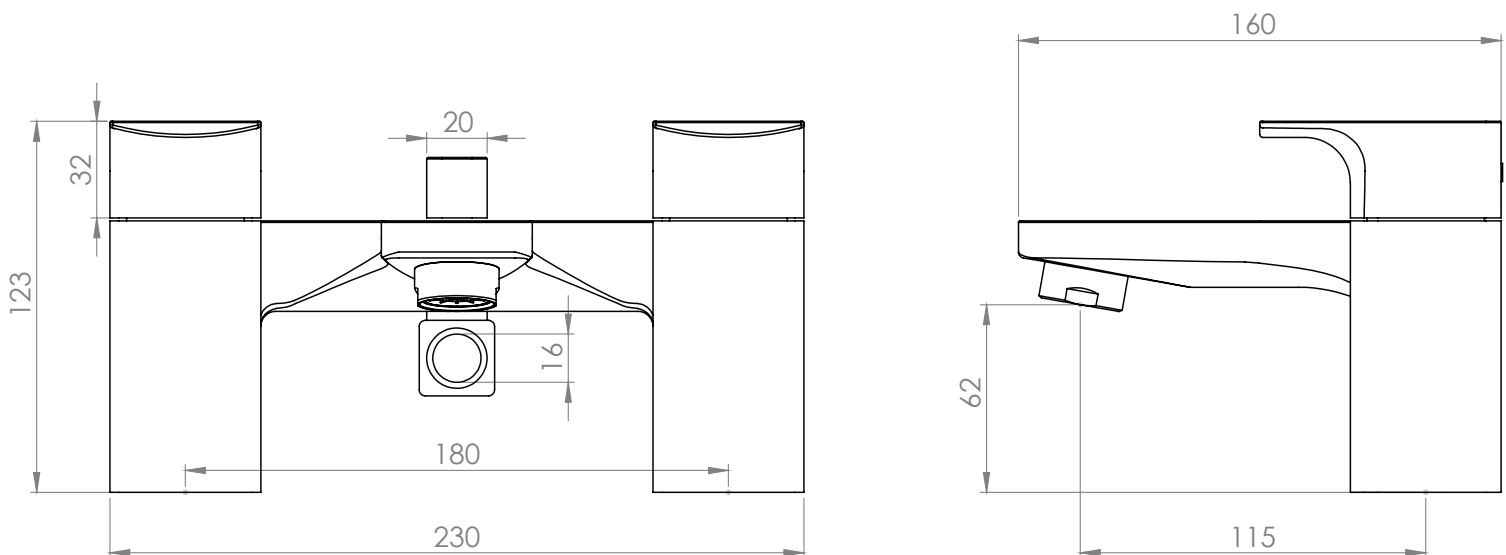

Technical Data Sheet

Siren Bath Shower Mixer - TSN42

TAVISTOCK
inspiring bathrooms

No.	Description	Code	Fixings Included
1	Siren Bath Shower Mixer	TSN42	YES

Min Pressure:	0.3bar
0.1bar	11.3 litres / min
0.3bar	14.0 litres / min
0.4bar	16.3 litres / min
0.5bar	18.3 litres / min
1bar	26.6 litres / min
2bar	38.3 litres / min
3bar	46.9 litres / min

Dimensions - TSN42

Diagrams not to scale. All dimensions in mm (tolerance of +/-5mm)

*Dimensions are subject to change, customers are advised to measure actual product before commencing installation.

FAQs

Does the tap come fitted with an aerator? Yes.

What size plumbing fittings are needed for the threaded legs? This product will work with standard 3/4" plumbing fittings.