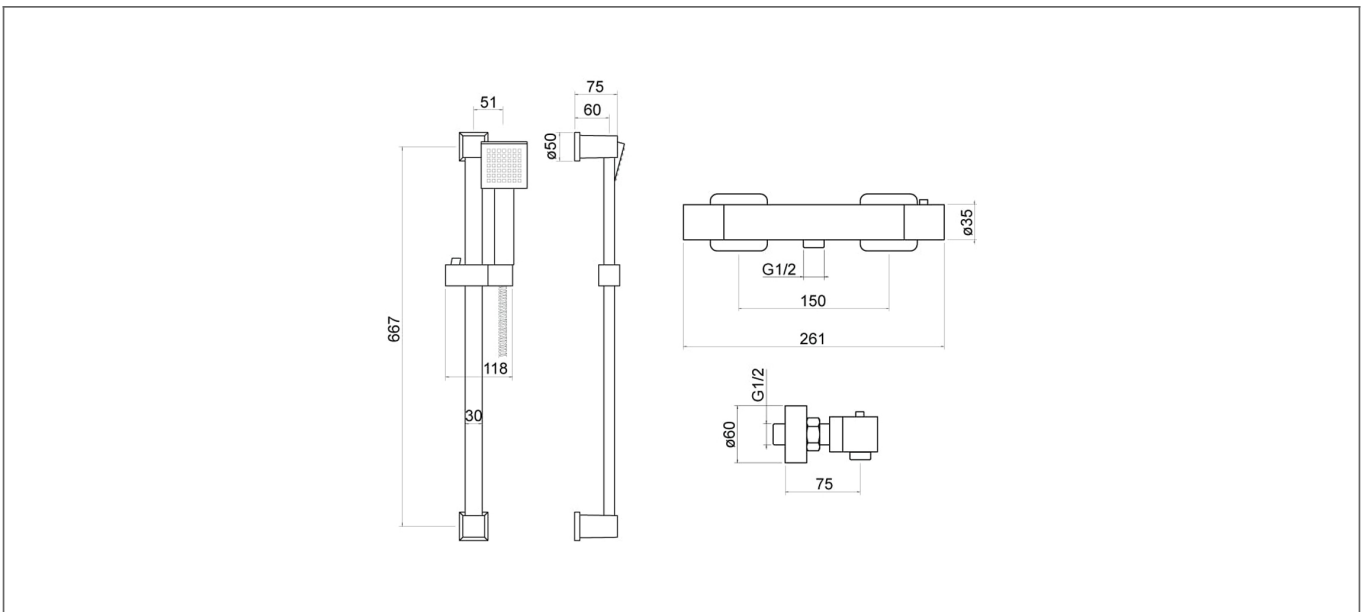

# Technical Datasheet

Product Code: TSS201

Product Description: Trisen Piron Square Expo Bar Valve Shower Set BLK

## Specification

Product Guarantee:	Lifetime
Barcode:	5056474517259
Packaged Weight (kg):	2.2 kg
Material:	Brass
Style:	Modern
Min Operating Pressure:	1 Bar
Valve Type:	Exposed
Flow Rate 0.1 Bar (L/min):	2.7
Flow Rate 0.5 Bar (L/min):	5.9
Flow Rate 1 Bar (L/min):	8.8
Flow Rate 2 Bar (L/min):	13.4
Flow Rate 3 Bar (L/min):	17.4

## Technical Drawing

Dimensions: All measurements are in millimetres and are subject to normal manufacturing variations.

Due to a continuing development programme to improve design and performance, we reserve all rights to vary specifications without prior notice. Please note, all accessories are for photographic purposes only.