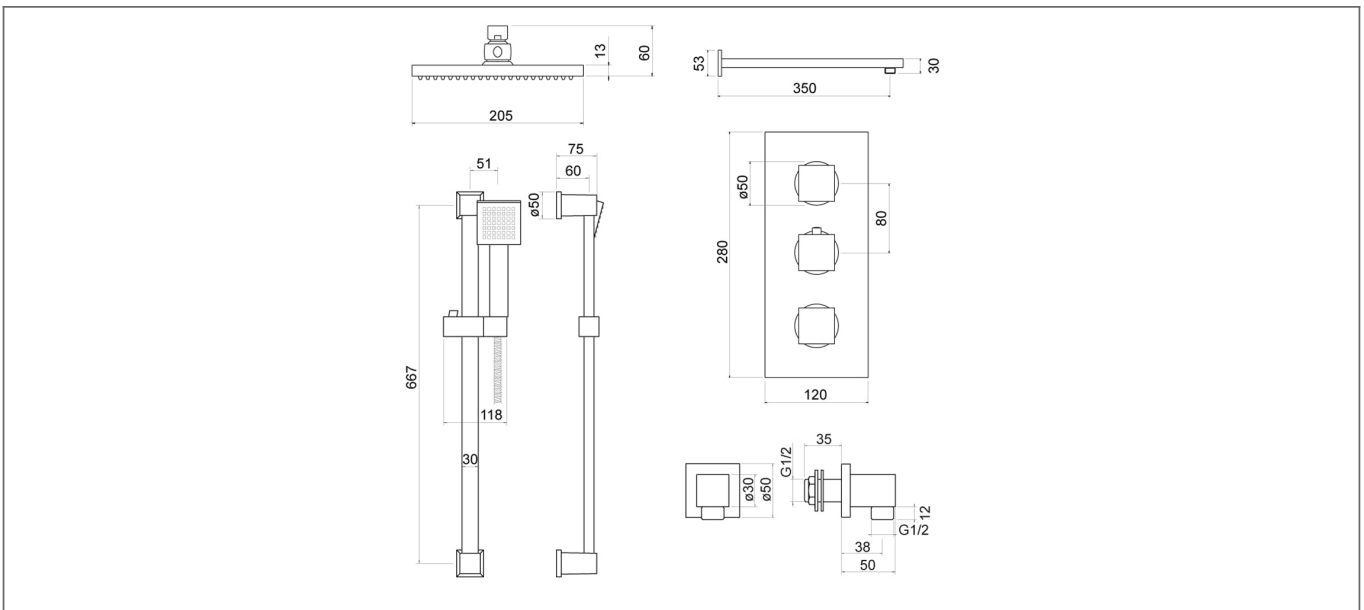

Technical Datasheet

Product Code: TSS203

Product Description: Trisen Raffa Conc Thermo Shower Set Black

Specification

Product Guarantee:	Lifetime
Barcode:	5056474517273
Packaged Weight (kg):	3.08 kg
Material:	Brass
Style:	Modern
Min Operating Pressure:	1 Bar
Handle Type:	Knob
Flow Rate 0.1 Bar (L/min):	3.1
Flow Rate 0.5 Bar (L/min):	6.5
Flow Rate 1 Bar (L/min):	8.9
Flow Rate 2 Bar (L/min):	13.7
Flow Rate 3 Bar (L/min):	16.5

Technical Drawing

Dimensions: All measurements are in millimetres and are subject to normal manufacturing variations.

Due to a continuing development programme to improve design and performance, we reserve all rights to vary specifications without prior notice. Please note, all accessories are for photographic purposes only.