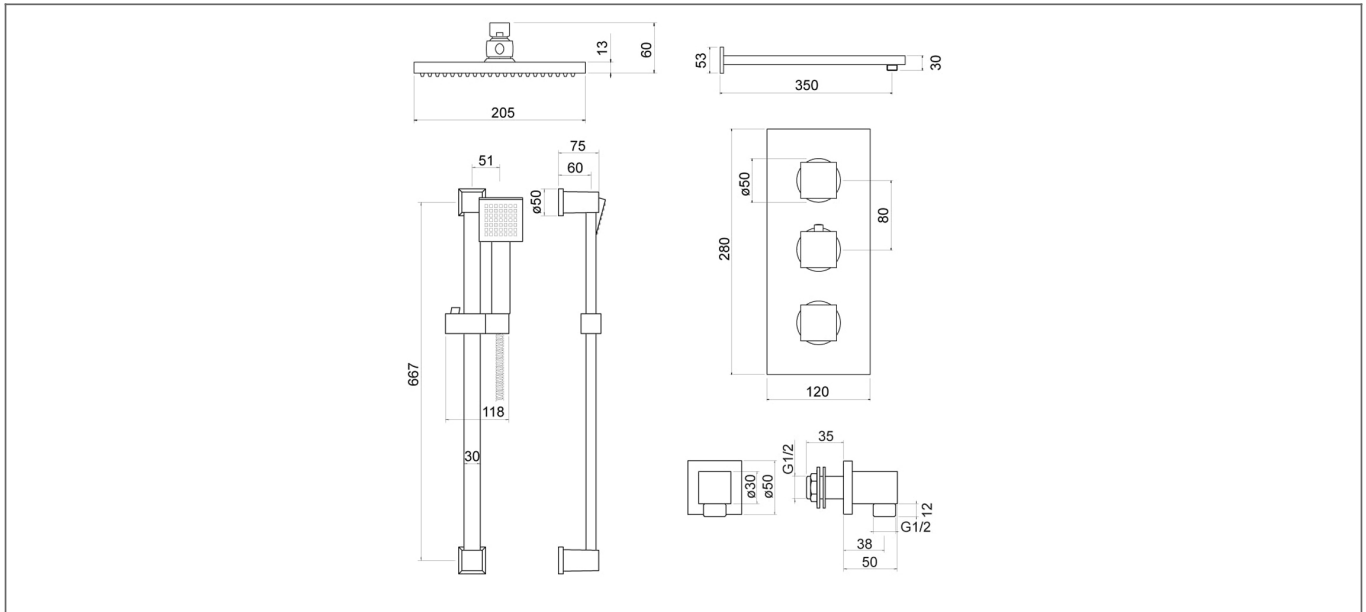

## Specification

Product Guarantee:	Lifetime
Barcode:	5056474533730
Packaged Weight (kg):	0.019 kg
Material:	Brass
Style:	Modern
Min Operating Pressure:	0.5 Bar
Number Of Outlets:	2
Handle Type:	Dial
Valve Type:	Concealed Thermostatic
Approvals:	WRAS Approved
Flow Rate 0.1 Bar (L/min):	3.1
Flow Rate 0.5 Bar (L/min):	6.5
Flow Rate 1 Bar (L/min):	8.9
Flow Rate 2 Bar (L/min):	13.7
Flow Rate 3 Bar (L/min):	16.5

Dimensions: All measurements are in millimetres and are subject to normal manufacturing variations.

Due to a continuing development programme to improve design and performance, we reserve all rights to vary specifications without prior notice. Please note, all accessories are for photographic purposes only.

## Technical Drawing

Dimensions: All measurements are in millimetres and are subject to normal manufacturing variations.

Due to a continuing development programme to improve design and performance, we reserve all rights to vary specifications without prior notice. Please note, all accessories are for photographic purposes only.