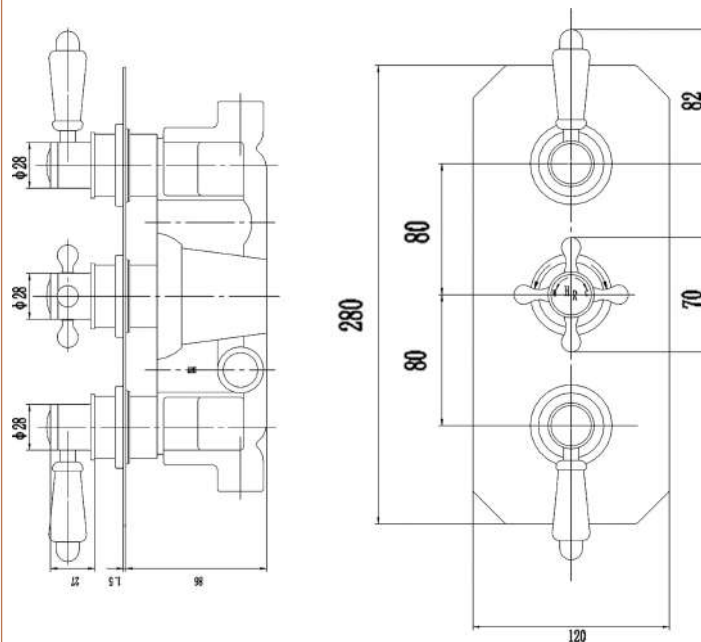

Sales Code: TSVT003

Description: Topaz Triple Concealed Shower Valve

Product Dimensions

Length (mm):	
Width (mm):	120
Height (mm):	320
Depth (mm):	135
Nett Weight (kg):	3

Packaging Dimensions

Length (mm):	320
Width (mm):	250
Height (mm):	110
Gross Weight (kg):	3.4

Packaging Data

Box Colour:	White Cardboard Box
Box Qty:	1
Label Size:	100 x 50
Label Colour:	White Label
Label Qty:	1

Outer Box Dimensions (If Applicable)

Length (mm):	
Width (mm):	530
Height (mm):	370
Depth (mm):	345
Gross Weight (kg):	
Barcode:	5055275831595

Product Details

Country of Origin:	United Kingdom
Fitting Instruction:	No
Product Material:	Brass/ABS
Mount Type:	Wall, Recessed
Outlet Elbow Supplied:	No
Easy Clean:	Not Applicable
Head Included:	No
Handset Included:	No
Body Jets Included:	Not Applicable
No of Body Jets:	Not Applicable
Operating Pressure (bar):	0.1
Valve/Cartridge Type:	1/4 Turn Ceramic Disc
Flow Rates (L/min):	0.1 bar: 5.5 0.5 bar: 13 1 bar: 20 2 bar: 29 3 bar: 44
TMV2 Approved:	No Approval No: N/A
TMV3 Approved:	No Approval No: N/A
WRAS Approved:	Yes Approval No: 1703023
Head Function:	Not Applicable
Handset Function:	Not Applicable
Body Jet Info:	Not Applicable
Pipe Size:	22 mm (3/4" Bsp)
Pipe Centres:	N/A
Colour/Finish:	Chrome
Hose Included:	Not Applicable
No. of Outlets:	2