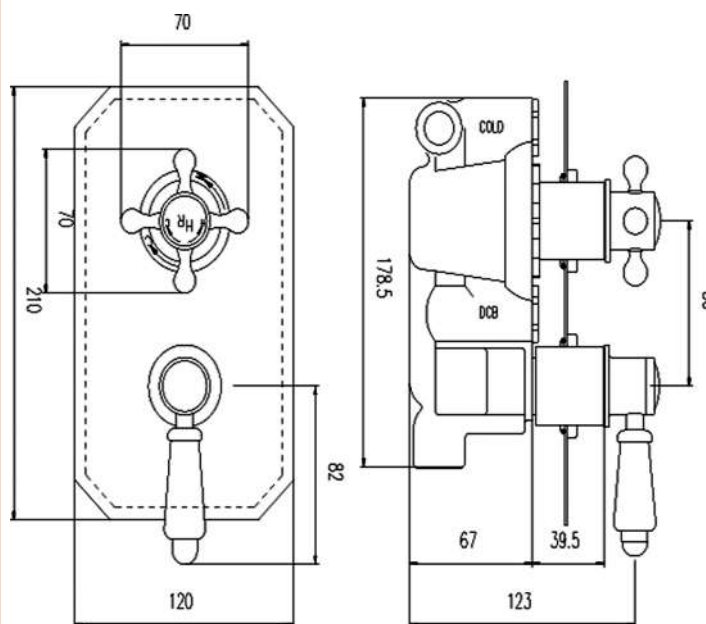

Sales Code: TSVT004

Description: Traditional Twin Diverter Valve

Product Dimensions

Length (mm):	
Width (mm):	120
Height (mm):	230
Depth (mm):	135
Nett Weight (kg):	2.8

Packaging Dimensions

Length (mm):	250
Width (mm):	240
Height (mm):	130
Gross Weight (kg):	3

Packaging Data

Box Colour:	White Cardboard Box
Box Qty:	1
Label Size:	100 x 50
Label Colour:	White Label
Label Qty:	1

Outer Box Dimensions (If Applicable)

Length (mm):	
Width (mm):	
Height (mm):	
Depth (mm):	
Gross Weight (kg):	
Barcode:	5055275831618

Product Details

Country of Origin:	United Kingdom
Fitting Instruction:	No
Product Material:	Brass/ABS
Mount Type:	Wall
Outlet Elbow Supplied:	Not Applicable
Easy Clean:	Not Applicable
Head Included:	No
Handset Included:	No
Body Jets Included:	Not Applicable
No of Body Jets:	Not Applicable
Operating Pressure (bar):	0.1
Valve/Cartridge Type:	1/4 Turn Ceramic Disc
Flow Rates (L/min):	0.1 bar: 5.5 0.5 bar: 14 1 bar: 20 2 bar: 29 3 bar: 44
TMV2 Approved:	No Approval No: N/A
TMV3 Approved:	No Approval No: N/A
WRAS Approved:	No Approval No: N/A
Head Function:	Not Applicable
Handset Function:	Not Applicable
Body Jet Info:	Not Applicable
Pipe Size:	15 mm (1/2" Bsp)
Pipe Centres:	N/A
Colour/Finish:	Chrome
Hose Included:	Not Applicable
No. of Outlets:	2