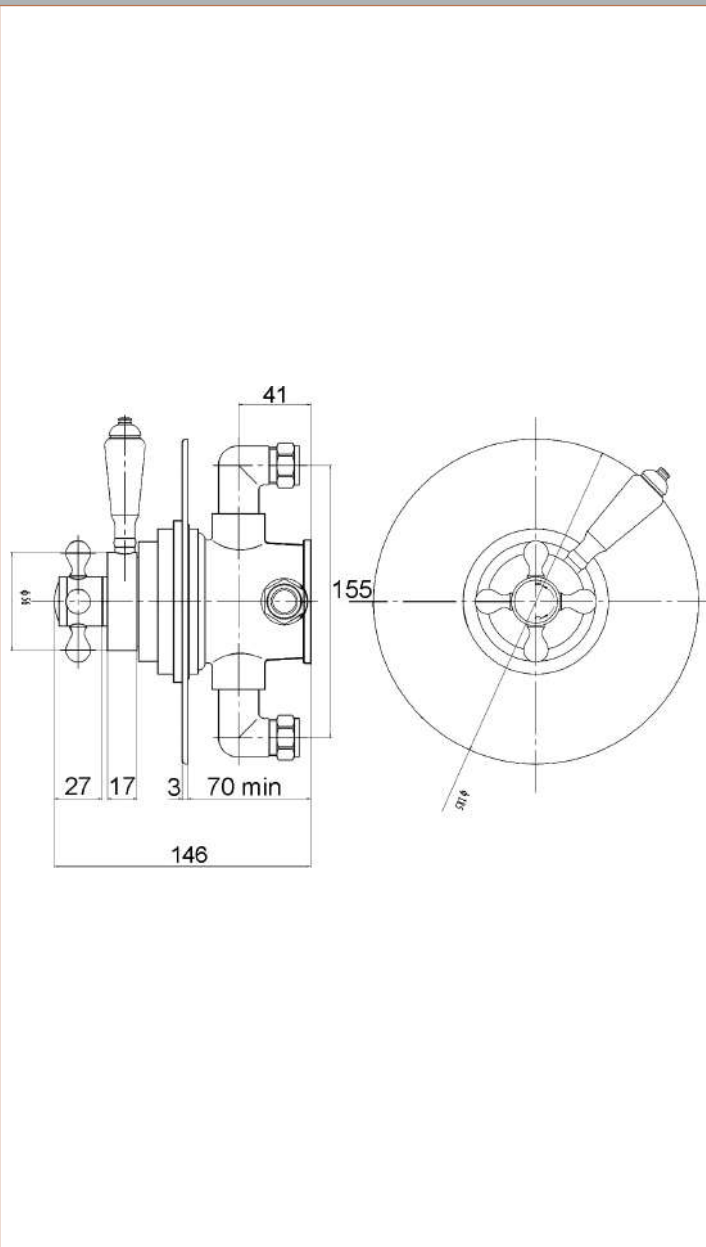

### Product Dimensions

Length (mm):	
Width (mm):	185
Height (mm):	196
Depth (mm):	146
Nett Weight (kg):	3.28

### Packaging Dimensions

Length (mm):	240
Width (mm):	240
Height (mm):	190
Gross Weight (kg):	3.28

### Outer Box Dimensions (If Applicable)

Length (mm):	
Width (mm):	500
Height (mm):	410
Depth (mm):	265
Gross Weight (kg):	
Barcode:	5056211804215

### Product Details

Country of Origin:	United Kingdom
Fitting Instruction:	No
Product Material:	Brass
Mount Type:	Recessed
Outlet Elbow Supplied:	No
Easy Clean:	Not Applicable
Head Included:	No
Handset Included:	No
Body Jets Included:	No
No of Body Jets:	Not Applicable
Operating Pressure (bar):	0.1
Valve/Cartridge Type:	1/4 Turn Ceramic Disc
Flow Rates (L/min):	0.1 bar: 5.5    0.5 bar: 14.5    1 bar: 22    2 bar: 30    3 bar: 35
TMV2 Approved:	No    Approval No: N/A
TMV3 Approved:	No    Approval No: N/A
WRAS Approved:	No    Approval No: N/A
Head Function:	Not Applicable
Handset Function:	Not Applicable
Body Jet Info:	Not Applicable
Pipe Size:	15 mm (1/2" Bsp)
Pipe Centres:	150
Colour/Finish:	Chrome
Hose Included:	Not Applicable
No. of Outlets:	1