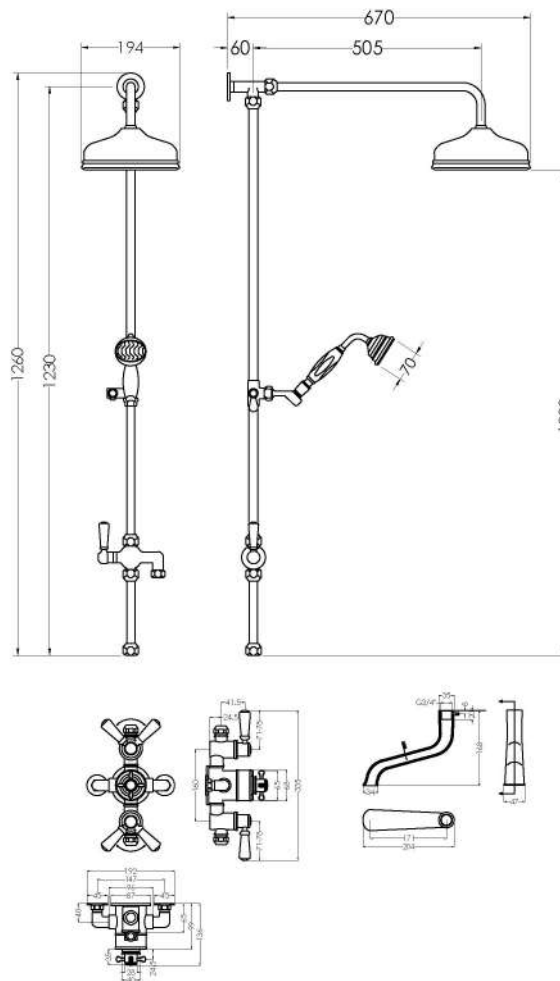

### Product Dimensions

Length (mm):	
Width (mm):	195
Height (mm):	1440
Depth (mm):	667
Nett Weight (kg):	15

### Packaging Dimensions

Length (mm):	1100
Width (mm):	260
Height (mm):	175
Gross Weight (kg):	15

### Outer Box Dimensions (If Applicable)

Length (mm):	
Width (mm):	
Height (mm):	
Depth (mm):	
Gross Weight (kg):	
Barcode:	5055275831632

### Product Details

Country of Origin:	United Kingdom
Fitting Instruction:	No
Product Material:	Brass
Mount Type:	Wall
Outlet Elbow Supplied:	Not Applicable
Easy Clean:	Not Applicable
Head Included:	Yes
Handset Included:	Yes
Body Jets Included:	Not Applicable
No of Body Jets:	Not Applicable
Operating Pressure (bar):	0.5
Valve/Cartridge Type:	1/4 Turn Ceramic Disc
Flow Rates (L/min):	0.1 bar: 4.5    0.5 bar: 13    1 bar: 18.5    2 bar: 26    3 bar: 33
TMV2 Approved:	No    Approval No: N/A
TMV3 Approved:	No    Approval No: N/A
WRAS Approved:	No    Approval No: N/A
Head Function:	Single
Handset Function:	Single Setting
Body Jet Info:	Not Applicable
Pipe Size:	15 mm
Pipe Centres:	150mm
Colour/Finish:	Chrome
Hose Included:	Not Applicable
No. of Outlets:	2