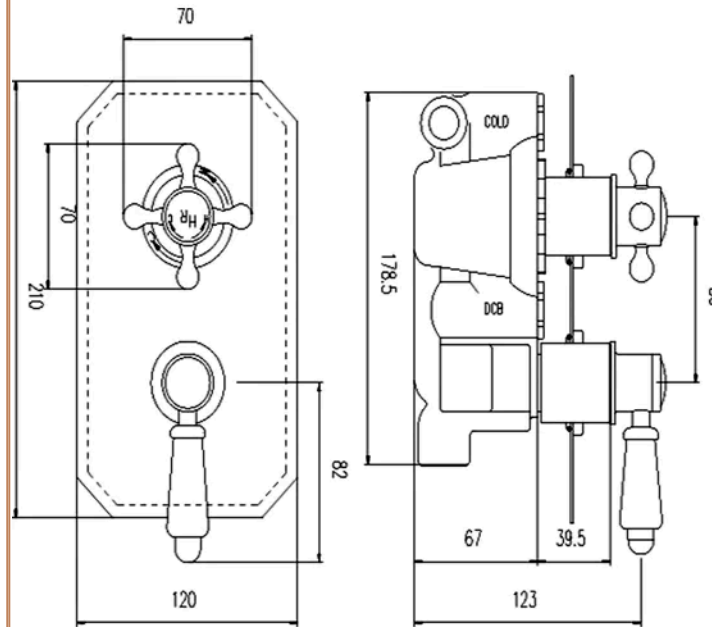

**Sales Code:** TSVT702

**Barcode:** 5056883703847

**Brand:** Hudson Reed

**Description:** White Topaz Twin Thermostatic Shower Valve

### Product Dimensions

Product	230 x 120 x 135mm (H x W x D)
Packaged	110 x 240 x 250mm (H x W x D)
Outer Box	325 x 490 x 290mm (H x W x D)
Nett Weight	2.8 kg
Packaged Weight	3 kg

### Packaging Details

Label Size (mm)	50 x 100
Label Colour	White
Label Qty	1.0000

### Product Details

Country of Origin	United Kingdom
Product Material	Brass Abs
Control Type	Manual
WRAS Approved	Yes
Valve/Cartridge Type	1/4 Turn
Colour/Finish	Brushed Pewter
Mount Type	Recessed/Wall
Style	Traditional
Handle Type	Crosshead/Lever
TMV2 Approved	Yes
TMV3 Approved	No
Handset Included	No
Head Included	No
Min Operating Pressure	0.1 Bar
Minimum Operation Pressure	0 Bar
No. Outlets	1.0000
Outlet Elbow Supplied	No
Tmv2 Approval Number	2603035
Valve / Cartridge Type	1/4 Turn
Wras Approval No	250602040