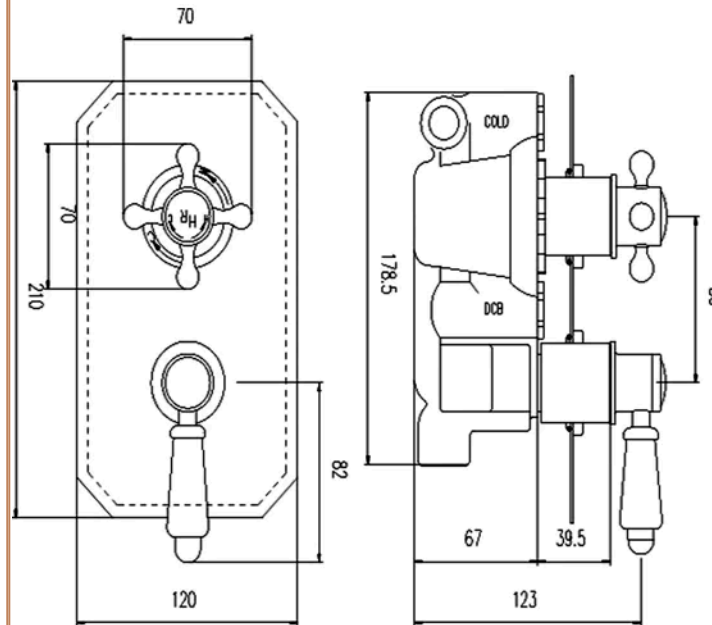

Sales Code: TSVT704

Barcode: 5056883703861

Brand: Hudson Reed

Description: White Topaz Twin Concealed Shower Valve with Diverter

Product Dimensions

Product	230 x 120 x 135mm (H x W x D)
Packaged	130 x 240 x 250mm (H x W x D)
Nett Weight	2.8 kg
Packaged Weight	3 kg

Packaging Details

Label Size (mm)	50 x 100
Label Colour	White
Label Qty	1.0000

Product Details

Country of Origin	United Kingdom
Product Material	Brass Abs
Control Type	Manual
WRAS Approved	Yes
Valve/Cartridge Type	1/4 Turn
Colour/Finish	Brushed Pewter
Mount Type	Wall Hung
Style	Traditional
Handle Type	Crosshead/Lever
TMV2 Approved	Yes
TMV3 Approved	No
Pipe Size	22 mm (3/4" BSP)
Handset Included	No
Head Included	No
Min Operating Pressure	0.1 Bar
Minimum Operation Pressure	0 Bar
No. Outlets	2.0000
Outlet Elbow Supplied	No
Tmv2 Approval Number	2603035
Valve / Cartridge Type	1/4 Turn
Wras Approval No	250602040