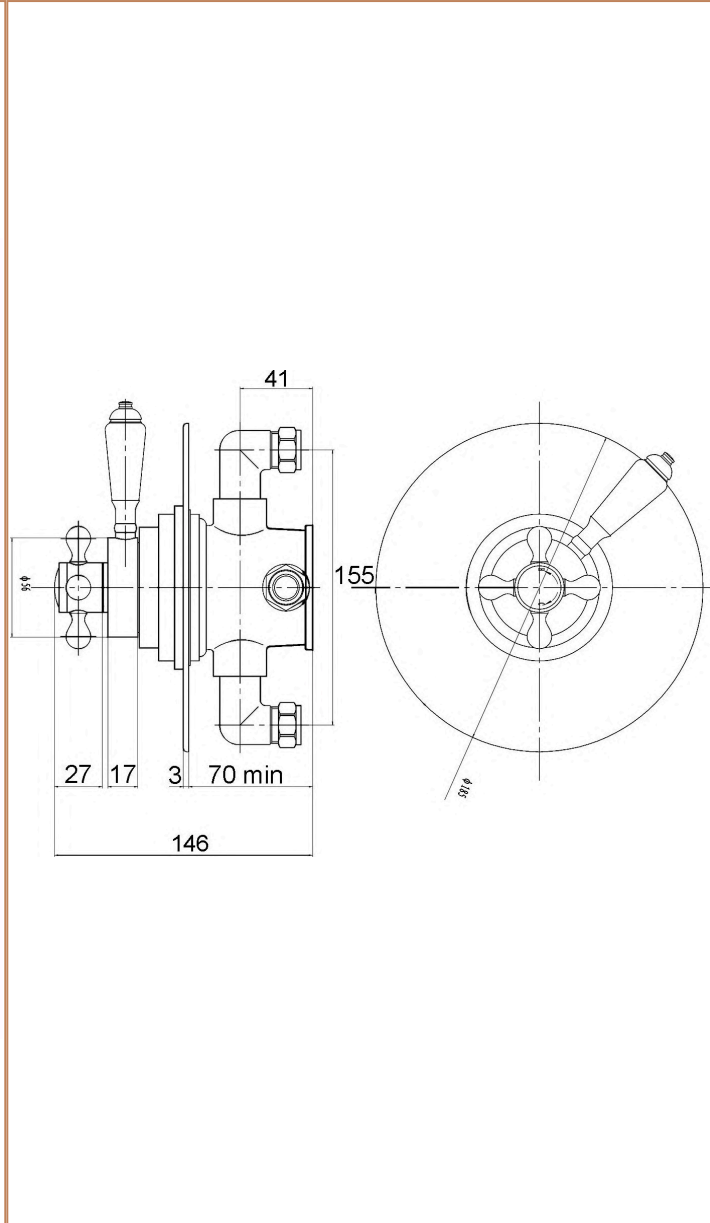

**Sales Code:** TSVT706

**Barcode:** 5056883703946

**Brand:** Hudson Reed

**Description:** White Topaz Concealed Dual Shower Valve

**Product Dimensions**

Product	196 x 185 x 146mm (H x W x D)
Packaged	195 x 240 x 240mm (H x W x D)
Outer Box	410 x 500 x 265mm (H x W x D)
Nett Weight	3.28 kg
Packaged Weight	3.28 kg

**Packaging Details**

Label Size (mm)	50 x 100
Label Colour	White
Label Qty	1.0000

**Product Details**

Country of Origin	United Kingdom
Product Material	Brass
Control Type	Manual
WRAS Approved	No
Valve/Cartridge Type	1/4 Turn
Colour/Finish	Brushed Pewter
Mount Type	Recessed/Wall
Style	Traditional
Handle Type	Lever
TMV2 Approved	No
TMV3 Approved	No
Pipe Centres	150
Handset Included	No
Head Included	No
Min Operating Pressure	0.1 Bar
Minimum Operation Pressure	0 Bar
No. Outlets	1.0000
Outlet Elbow Supplied	No
Valve / Cartridge Type	1/4 Turn