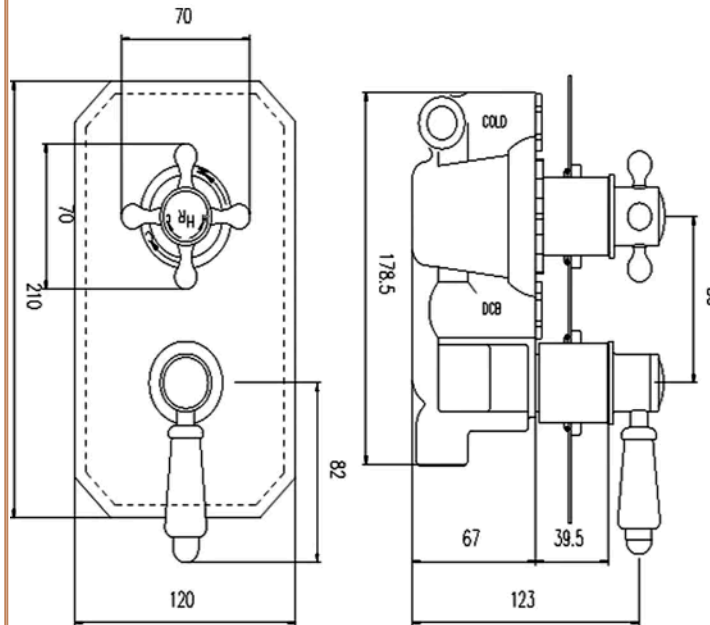

Sales Code: TSVT804

Barcode: 5056883703854

Brand: Hudson Reed

Description: White Topaz Twin Concealed Shower Valve with Diverter

Product Dimensions

Product	230 x 120 x 135mm (H x W x D)
Packaged	130 x 240 x 250mm (H x W x D)
Nett Weight	2.8 kg
Packaged Weight	3 kg

Packaging Details

Label Size (mm)	50 x 100
Label Colour	White
Label Qty	1.0000

Product Details

Country of Origin	United Kingdom
Product Material	Brass Abs
Control Type	Manual
WRAS Approved	Yes
Valve/Cartridge Type	1/4 Turn
Colour/Finish	Brushed Brass
Mount Type	Wall Hung
Style	Traditional
Handle Type	Crosshead/Lever
TMV2 Approved	Yes
TMV3 Approved	No
Pipe Size	22 mm (3/4" BSP)
Handset Included	No
Head Included	No
Min Operating Pressure	0.1 Bar
Minimum Operation Pressure	0 Bar
No. Outlets	2.0000
Outlet Elbow Supplied	No
Tmv2 Approval Number	2603035
Valve / Cartridge Type	1/4 Turn
Wras Approval No	250602040