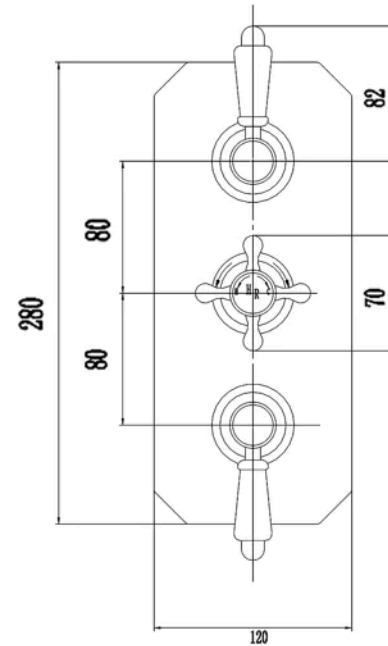

**Sales Code:** TSVT805

**Barcode:** 5056883703892

**Brand:** Hudson Reed

**Description:** White Topaz Triple Concealed Shower Valve with Diverter

### Product Dimensions

Product	320 x 120 x 135mm (H x W x D)
Packaged	110 x 250 x 320mm (H x W x D)
Nett Weight	3.3 kg
Packaged Weight	3.5 kg

### Packaging Details

Label Size (mm)	50 x 100
Label Colour	White
Label Qty	1.0000

### Product Details

Country of Origin	United Kingdom
Product Material	Brass Abs
Control Type	Manual
WRAS Approved	Yes
Valve/Cartridge Type	1/4 Turn
Colour/Finish	Brushed Brass
Mount Type	Wall Hung
Style	Traditional
Handle Type	Crosshead/Lever
TMV2 Approved	Yes
TMV3 Approved	No
Handset Included	No
Head Included	No
Min Operating Pressure	0.1 Bar
Minimum Operation Pressure	0 Bar
No. Outlets	3.0000
Tmv2 Approval Number	2603035
Valve / Cartridge Type	1/4 Turn
Wras Approval No	250602040