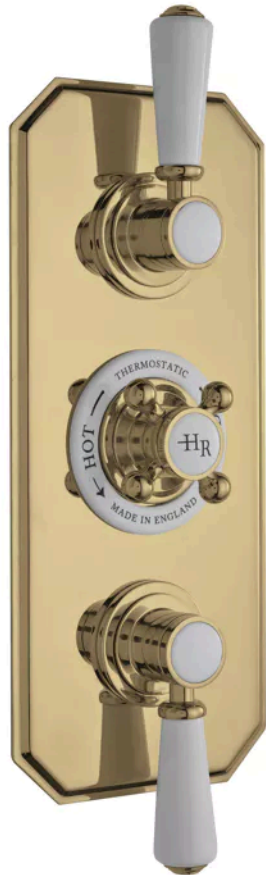

**Sales Code:** TSVT805

**Barcode:** 5056883703892

**Brand:** Hudson Reed

**Description:** White Topaz Triple Concealed Shower Valve with Diverter

### Product Dimensions

Product	320 x 120 x 135mm (H x W x D)
Packaged	110 x 250 x 320mm (H x W x D)
Nett Weight	3.3 kg
Packaged Weight	3.5 kg

### Packaging Details

Label Size (mm)	50 x 100
Label Colour	White
Label Qty	1.0000

### Product Details

Country of Origin	United Kingdom
Product Material	Brass Abs
Control Type	Manual
WRAS Approved	Yes
Valve/Cartridge Type	1/4 Turn
Colour/Finish	Brushed Brass
Mount Type	Wall Hung
Style	Traditional
Handle Type	Crosshead/Lever
TMV2 Approved	Yes
TMV3 Approved	No
Handset Included	No
Head Included	No
Min Operating Pressure	0.1 Bar
Minimum Operation Pressure	0 Bar
No. Outlets	3.0000
Tmv2 Approval Number	2603035
Valve / Cartridge Type	1/4 Turn
Wras Approval No	250602040