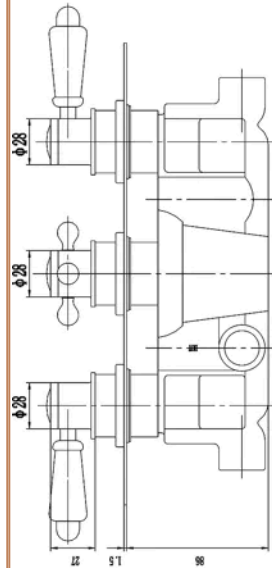

**Sales Code:** TSVT805

**Barcode:** 5056883703892

**Brand:** Hudson Reed

**Description:** White Topaz Triple Concealed Shower Valve with Diverter

### Product Dimensions

Product	320 x 120 x 135mm (H x W x D)
Packaged	110 x 250 x 320mm (H x W x D)
Nett Weight	3.3 kg
Packaged Weight	3.5 kg

### Packaging Details

Label Size (mm)	50 x 100
Label Colour	White
Label Qty	1.0000

### Product Details

Country of Origin	United Kingdom
Product Material	Brass Abs
Control Type	Manual
WRAS Approved	Yes
Valve/Cartridge Type	1/4 Turn
Colour/Finish	Brushed Brass
Mount Type	Wall Hung
Style	Traditional
Handle Type	Crosshead/Lever
TMV2 Approved	Yes
TMV3 Approved	No
Handset Included	No
Head Included	No
Min Operating Pressure	0.1 Bar
Minimum Operation Pressure	0 Bar
No. Outlets	3.0000
Tmv2 Approval Number	2603035
Valve / Cartridge Type	1/4 Turn
Wras Approval No	250602040