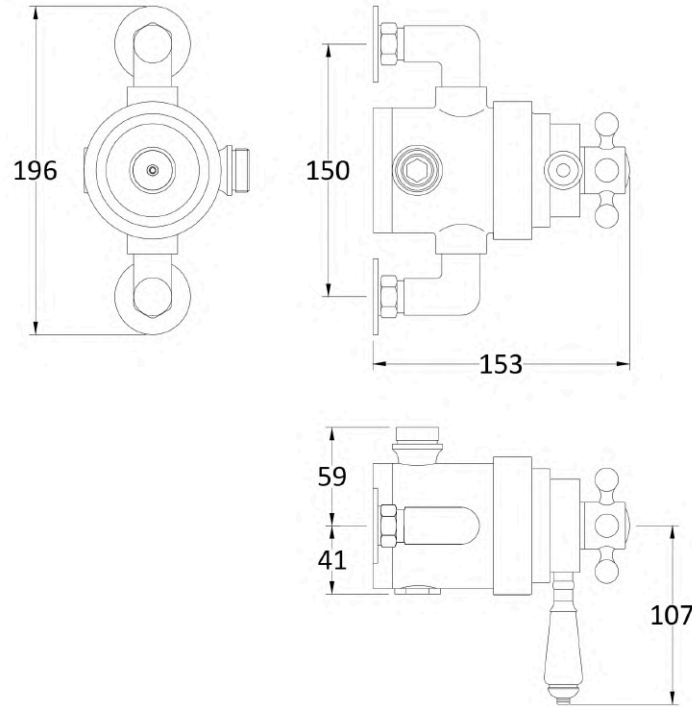

**Sales Code:** TSVT8104

**Barcode:** 5056883703915

**Brand:** Hudson Reed

**Description:** White Topaz Exposed Dual Shower Valve

### Product Dimensions

Product	166 x 196 x 153mm (H x W x D)
Packaged	185 x 240 x 240mm (H x W x D)
Nett Weight	3.2 kg
Packaged Weight	3.44 kg

### Packaging Details

Label Size (mm)	50 x 100
Label Colour	White
Label Qty	3.0000

### Product Details

Country of Origin	United Kingdom
Product Material	Brass
Control Type	Manual
WRAS Approved	No
Valve/Cartridge Type	1/4 Turn
Colour/Finish	Brushed Brass
Mount Type	Wall Hung
Style	Traditional
Handle Type	Lever
TMV2 Approved	No
TMV3 Approved	No
Pipe Centres	150
Handset Included	No
Head Included	No
Min Operating Pressure	0.1 Bar
Minimum Operation Pressure	0 Bar
No. Outlets	1.0000
Outlet Elbow Supplied	No
Valve / Cartridge Type	1/4 Turn