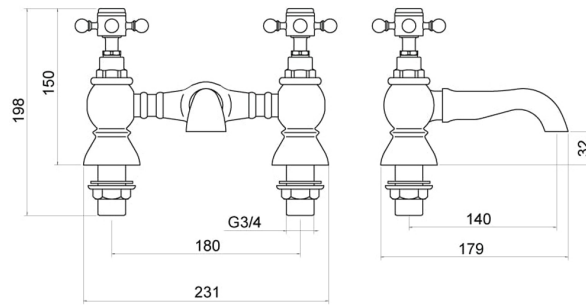

## Specification

Product Guarantee:	Lifetime
Barcode:	5056474502033
Material:	Brass
Handle Type:	Crosshead
Tap Pressure:	Low Pressure
Min Operating Pressure:	0.2 Bar
Waste Included:	No
Number Of Tap Holes:	2
Approvals:	WRAS Approved
Projection (mm):	179
Flow Rate 0.1 Bar (L/min):	21.5
Flow Rate 0.5 Bar (L/min):	32.8
Flow Rate 1 Bar (L/min):	45.9
Flow Rate 2 Bar (L/min):	63.9
Flow Rate 3 Bar (L/min):	77
Colour:	Chrome

Dimensions: All measurements are in millimetres and are subject to normal manufacturing variations.

Due to a continuing development programme to improve design and performance, we reserve all rights to vary specifications without prior notice. Please note, all accessories are for photographic purposes only.

# Technical Datasheet

Product Code: TT105

Product Description: **Formby Chrome Bath Filler**

## Technical Drawing

Dimensions: All measurements are in millimetres and are subject to normal manufacturing variations.

Due to a continuing development programme to improve design and performance, we reserve all rights to vary specifications without prior notice. Please note, all accessories are for photographic purposes only.