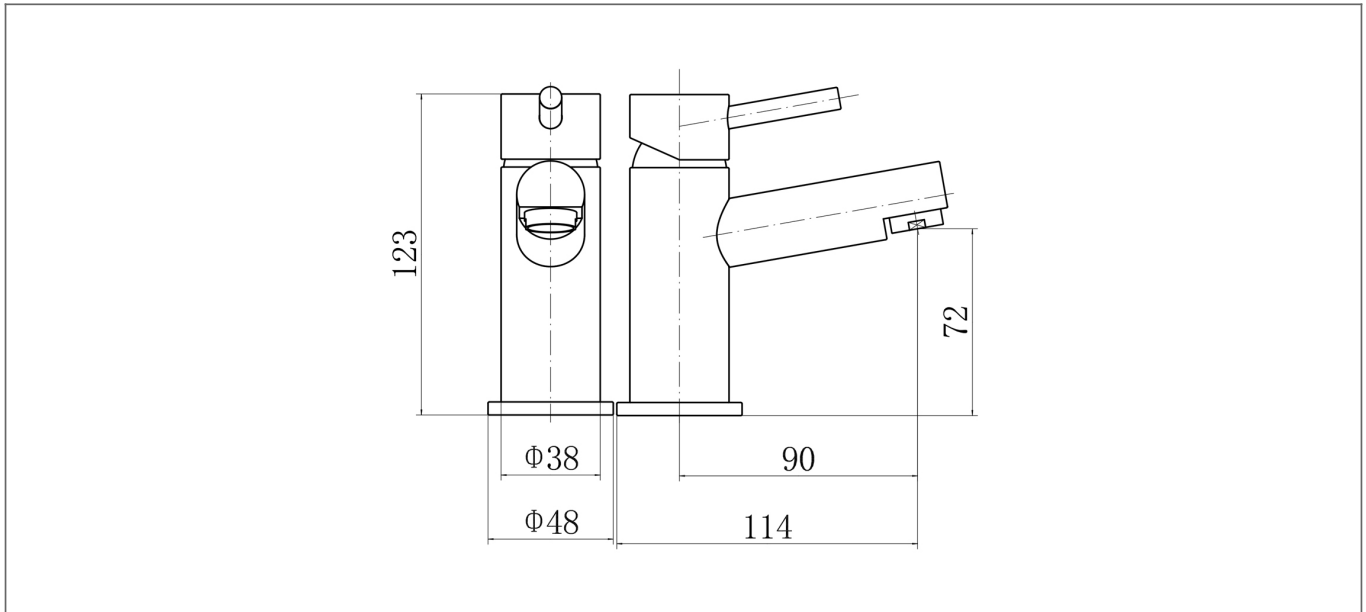

Technical Datasheet

Product Code: TT1101

Product Description: **Trisen Lewes Mini Mono Basin Mixer Black**

Specification

Product Guarantee:	Lifetime
Barcode:	5056474517198
Material:	Brass
Handle Type:	Lever
Min Operating Pressure:	1 Bar
Waste Included:	No
Number Of Tap Holes:	1
Projection (mm):	90
Flow Rate 0.1 Bar (L/min):	4.7
Flow Rate 0.5 Bar (L/min):	7.1
Flow Rate 1 Bar (L/min):	9.9
Flow Rate 2 Bar (L/min):	13.8
Flow Rate 3 Bar (L/min):	16.8
Flow Rate 4 Bar (L/min):	19.7
Flow Rate 5 Bar (L/min):	22.8
Colour:	Black

Dimensions: All measurements are in millimetres and are subject to normal manufacturing variations.

Due to a continuing development programme to improve design and performance, we reserve all rights to vary specifications without prior notice. Please note, all accessories are for photographic purposes only.

Technical Datasheet

Product Code: TT1101

Product Description: Trisen Lewes Mini Mono Basin Mixer Black

Technical Drawing

Dimensions: All measurements are in millimetres and are subject to normal manufacturing variations.