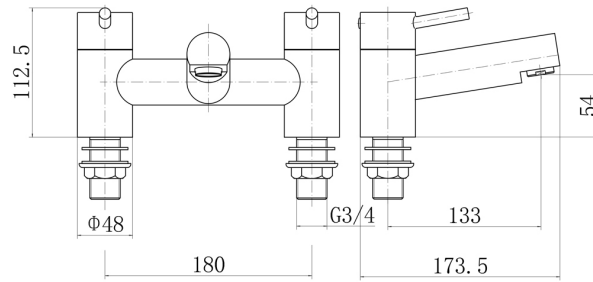

Technical Datasheet

Product Code: TT1104

Product Description: **Trisen Lewes Bath Filler Black**

Specification

Product Guarantee:	Lifetime
Barcode:	5056474517228
Material:	Brass
Handle Type:	Lever
Min Operating Pressure:	0.1 Bar
Number Of Tap Holes:	2
Projection (mm):	133
Flow Rate 0.1 Bar (L/min):	15.6
Flow Rate 0.5 Bar (L/min):	23.6
Flow Rate 1 Bar (L/min):	32.9
Flow Rate 2 Bar (L/min):	46.3
Flow Rate 3 Bar (L/min):	57.1
Flow Rate 4 Bar (L/min):	66.5
Flow Rate 5 Bar (L/min):	73.7
Colour:	Black

Dimensions: All measurements are in millimetres and are subject to normal manufacturing variations.

Due to a continuing development programme to improve design and performance, we reserve all rights to vary specifications without prior notice. Please note, all accessories are for photographic purposes only.

Technical Datasheet

Product Code: TT1104

Product Description: Trisen Lewes Bath Filler Black

Technical Drawing

Dimensions: All measurements are in millimetres and are subject to normal manufacturing variations.