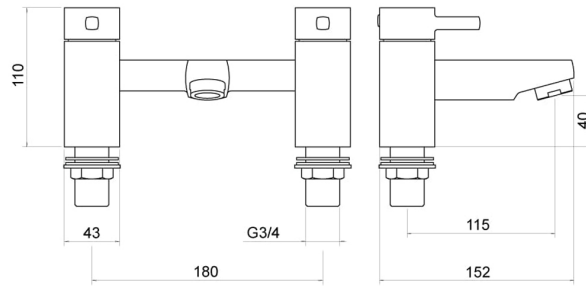

## Specification

Product Guarantee:	Lifetime
Barcode:	5056474502255
Material:	Brass
Handle Type:	Lever
Tap Pressure:	Low Pressure
Min Operating Pressure:	0.2 Bar
Number Of Tap Holes:	2
Approvals:	WRAS Approved
Projection (mm):	152
Flow Rate 0.1 Bar (L/min):	22.6
Flow Rate 0.5 Bar (L/min):	34.7
Flow Rate 1 Bar (L/min):	48.4
Flow Rate 2 Bar (L/min):	67.7
Flow Rate 3 Bar (L/min):	78.5
Colour:	Chrome

Dimensions: All measurements are in millimetres and are subject to normal manufacturing variations.

Due to a continuing development programme to improve design and performance, we reserve all rights to vary specifications without prior notice. Please note, all accessories are for photographic purposes only.

## Technical Drawing

Dimensions: All measurements are in millimetres and are subject to normal manufacturing variations.

Due to a continuing development programme to improve design and performance, we reserve all rights to vary specifications without prior notice. Please note, all accessories are for photographic purposes only.