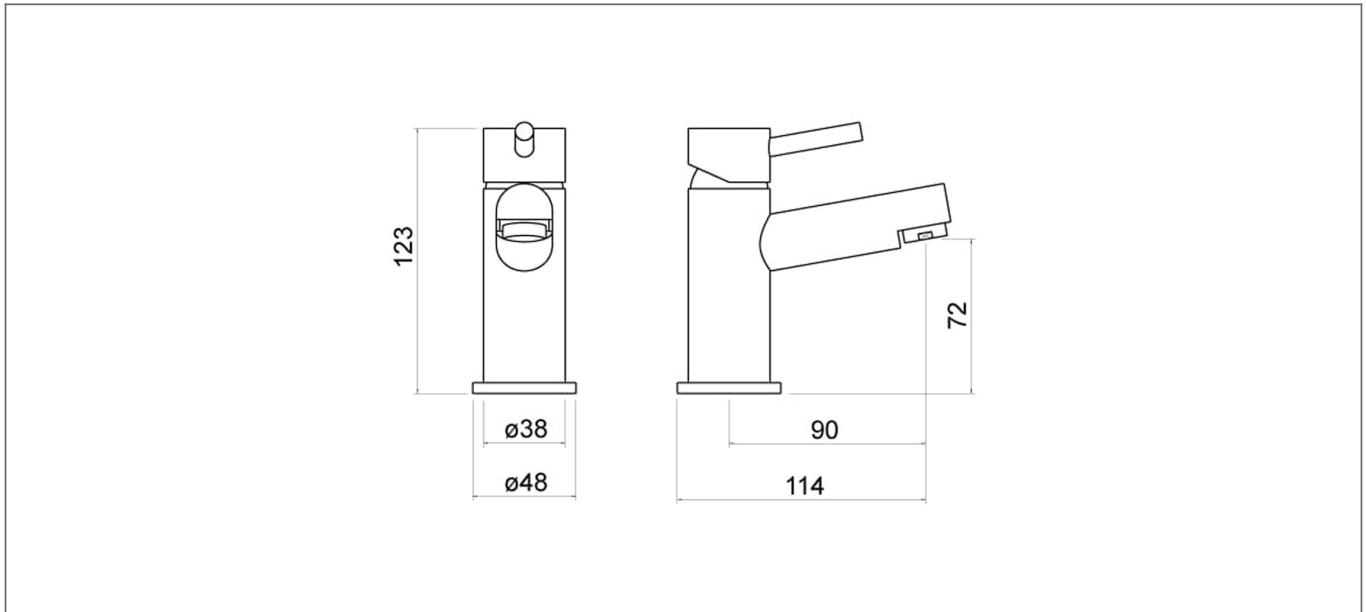

Technical Datasheet

Product Code: TT701

Product Description: **Grove Chrome Mini Mono Basin Mixer**

Specification

Product Guarantee:	Lifetime
Barcode:	5056474502262
Material:	Brass
Handle Type:	Lever
Tap Pressure:	Low Pressure
Min Operating Pressure:	0.2 Bar
Waste Included:	No
Number Of Tap Holes:	1
Approvals:	WRAS Approved
Projection (mm):	90
Flow Rate 0.1 Bar (L/min):	4.7
Flow Rate 0.5 Bar (L/min):	7.1
Flow Rate 1 Bar (L/min):	9.9
Flow Rate 2 Bar (L/min):	13.8
Flow Rate 3 Bar (L/min):	16.8
Colour:	Chrome

Dimensions: All measurements are in millimetres and are subject to normal manufacturing variations.

Due to a continuing development programme to improve design and performance, we reserve all rights to vary specifications without prior notice. Please note, all accessories are for photographic purposes only.

Technical Datasheet

Product Code: TT701

Product Description: **Grove Chrome Mini Mono Basin Mixer**

Technical Drawing

Dimensions: All measurements are in millimetres and are subject to normal manufacturing variations.