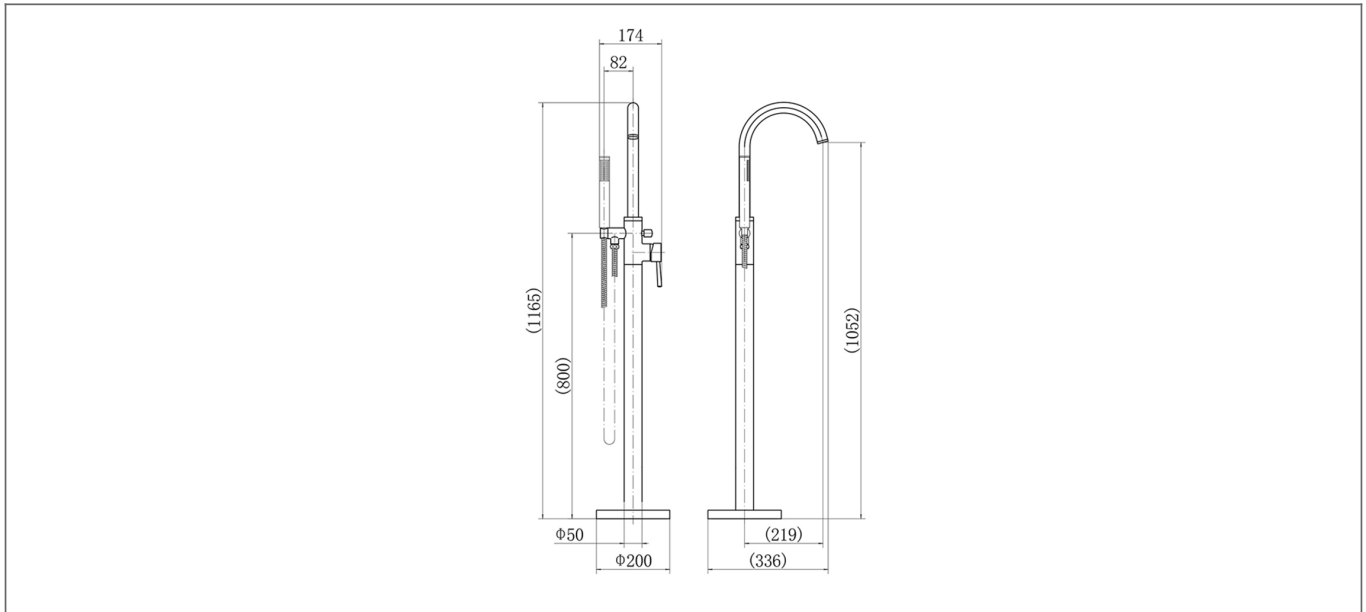

Technical Datasheet

Product Code: TT706

Product Description: **Trisen Grove Floormounted Bath/Shower Mixer**

Specification

Product Guarantee:	Lifetime
Barcode:	5056474517112
Material:	Brass
Handle Type:	Lever
Min Operating Pressure:	1 Bar
Approvals:	WRAS Approved
Projection (mm):	336
Flow Rate 0.1 Bar (L/min):	2
Flow Rate 0.5 Bar (L/min):	8
Flow Rate 1 Bar (L/min):	15.5
Flow Rate 2 Bar (L/min):	21.9
Flow Rate 3 Bar (L/min):	26.7
Flow Rate 4 Bar (L/min):	17.7
Flow Rate 5 Bar (L/min):	19.9
Colour:	Chrome

Dimensions: All measurements are in millimetres and are subject to normal manufacturing variations.

Due to a continuing development programme to improve design and performance, we reserve all rights to vary specifications without prior notice. Please note, all accessories are for photographic purposes only.

Technical Datasheet

Product Code: TT706

Product Description: Trisen Grove Floormounted Bath/Shower Mixer

Technical Drawing

Dimensions: All measurements are in millimetres and are subject to normal manufacturing variations.