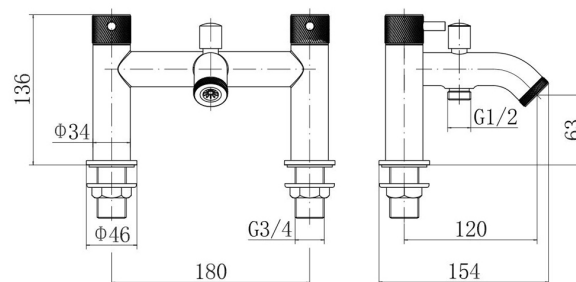

Technical Datasheet

Product Code: TT752

Product Description: Trisen Verdura BSM CP (No Waste)

Specification

Product Guarantee:	Lifetime
Barcode:	5056474533037
Material:	Brass
Handle Type:	Lever
Tap Pressure:	Medium - High Pressure
Min Operating Pressure:	0.5 Bar
Waste Included:	No
Number Of Tap Holes:	2
Projection (mm):	120
Colour:	Chrome

Technical Drawing

Dimensions: All measurements are in millimetres and are subject to normal manufacturing variations.

Due to a continuing development programme to improve design and performance, we reserve all rights to vary specifications without prior notice. Please note, all accessories are for photographic purposes only.