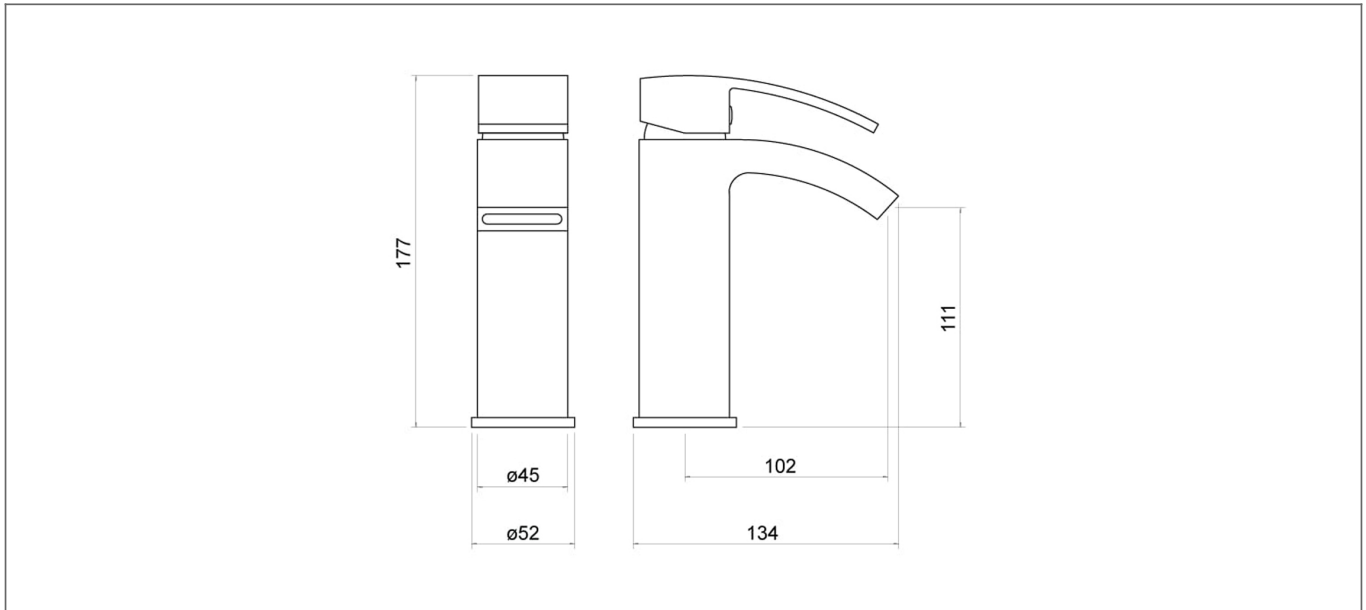

Technical Datasheet

Product Code: TT802

Product Description: **Knole Chrome Mono Basin Mixer**

Specification

Product Guarantee:	Lifetime
Barcode:	5056474502316
Material:	Brass
Handle Type:	Lever
Tap Pressure:	Low Pressure
Min Operating Pressure:	0.2 Bar
Waste Included:	No
Number Of Tap Holes:	1
Approvals:	WRAS Approved
Projection (mm):	134
Flow Rate 0.1 Bar (L/min):	4.9
Flow Rate 0.5 Bar (L/min):	7.2
Flow Rate 1 Bar (L/min):	10.1
Flow Rate 2 Bar (L/min):	14.1
Flow Rate 3 Bar (L/min):	17.2
Colour:	Chrome

Dimensions: All measurements are in millimetres and are subject to normal manufacturing variations.

Due to a continuing development programme to improve design and performance, we reserve all rights to vary specifications without prior notice. Please note, all accessories are for photographic purposes only.

Technical Datasheet

Product Code: TT802

Product Description: **Knole Chrome Mono Basin Mixer**

Technical Drawing

Dimensions: All measurements are in millimetres and are subject to normal manufacturing variations.