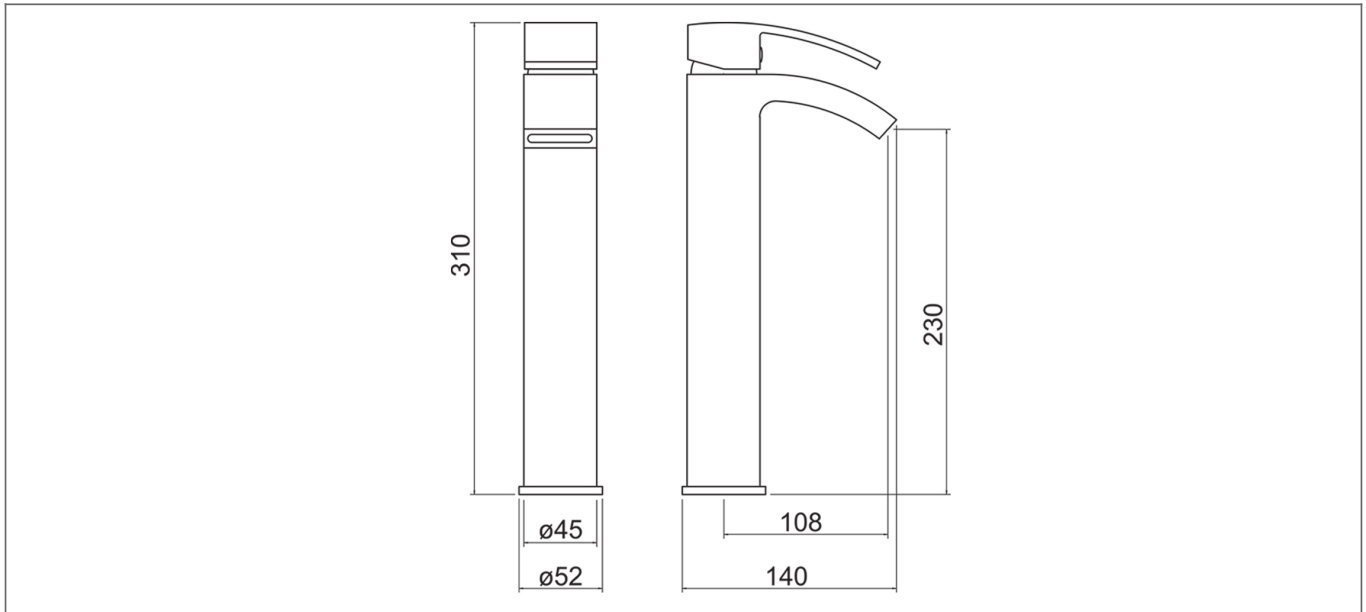

Technical Datasheet

Product Code: TT806

Product Description: Trisen Knole Tall Mono Basin Mixer CP

Specification

Product Guarantee:	Lifetime
Barcode:	5056474517174
Material:	Brass
Handle Type:	Lever
Min Operating Pressure:	1 Bar
Waste Included:	No
Number Of Tap Holes:	1
Approvals:	WRAS Approved
Projection (mm):	140
Flow Rate 0.1 Bar (L/min):	4
Flow Rate 0.5 Bar (L/min):	8.5
Flow Rate 1 Bar (L/min):	11.5
Flow Rate 2 Bar (L/min):	16
Flow Rate 3 Bar (L/min):	19.6
Flow Rate 4 Bar (L/min):	22.5
Flow Rate 5 Bar (L/min):	25.1
Colour:	Chrome

Dimensions: All measurements are in millimetres and are subject to normal manufacturing variations.

Due to a continuing development programme to improve design and performance, we reserve all rights to vary specifications without prior notice. Please note, all accessories are for photographic purposes only.

Technical Datasheet

Product Code: TT806

Product Description: Trisen Knole Tall Mono Basin Mixer CP

Technical Drawing

Dimensions: All measurements are in millimetres and are subject to normal manufacturing variations.