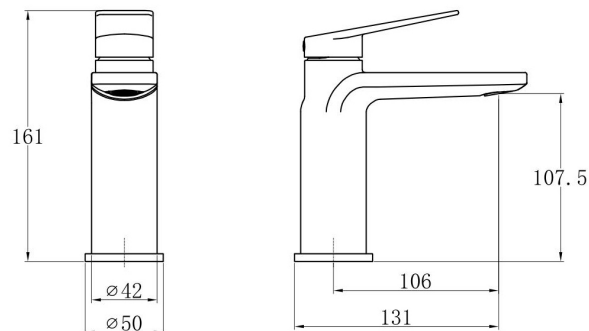

Technical Datasheet

Product Code: TT861

Product Description: **Trisen Roveri Basin Mixer Black (No Waste)**

Specification

Product Guarantee:	Lifetime
Barcode:	5056474532955
Material:	Brass
Handle Type:	Lever
Tap Pressure:	Medium - High Pressure
Min Operating Pressure:	0.5 Bar
Waste Included:	No
Number Of Tap Holes:	1
Projection (mm):	106
Colour:	Black

Technical Drawing

Dimensions: All measurements are in millimetres and are subject to normal manufacturing variations.

Due to a continuing development programme to improve design and performance, we reserve all rights to vary specifications without prior notice. Please note, all accessories are for photographic purposes only.