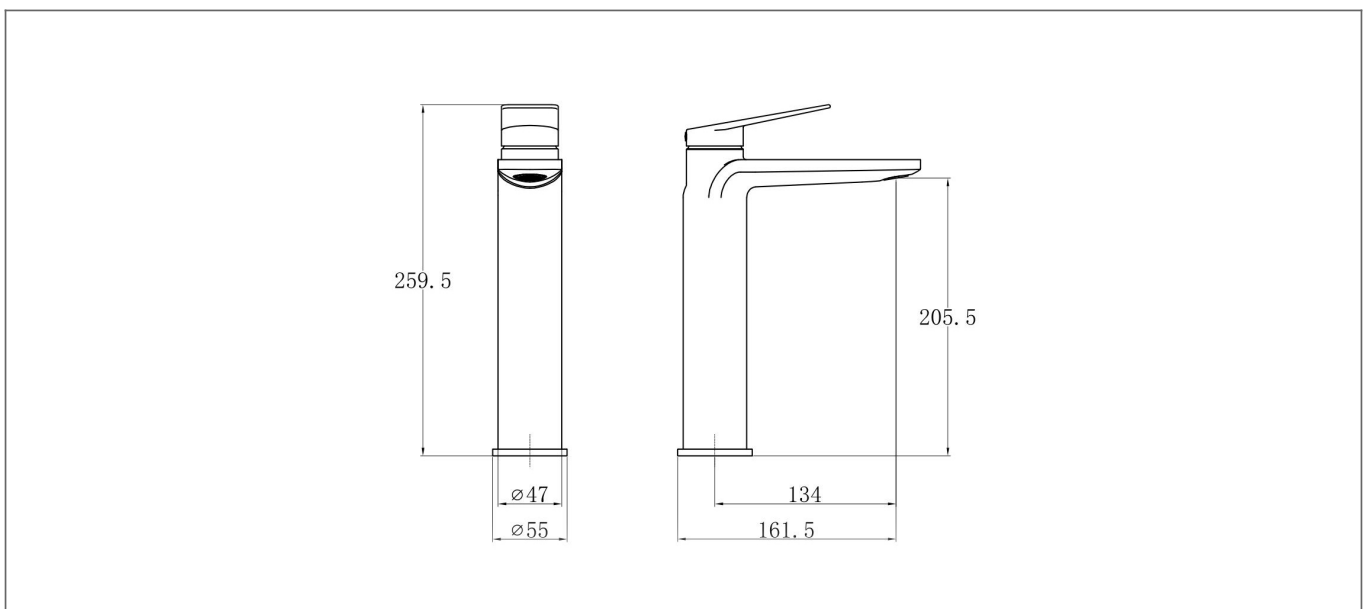

Technical Datasheet

Product Code: TT862

Product Description: **Trisen Roveri Tall Basin Mixer Black (No Waste)**

Specification

Product Guarantee:	Lifetime
Barcode:	5056474532986
Material:	Brass
Handle Type:	Lever
Tap Pressure:	Medium - High Pressure
Min Operating Pressure:	0.5 Bar
Waste Included:	No
Number Of Tap Holes:	1
Projection (mm):	134
Colour:	Black

Technical Drawing

Dimensions: All measurements are in millimetres and are subject to normal manufacturing variations.

Due to a continuing development programme to improve design and performance, we reserve all rights to vary specifications without prior notice. Please note, all accessories are for photographic purposes only.