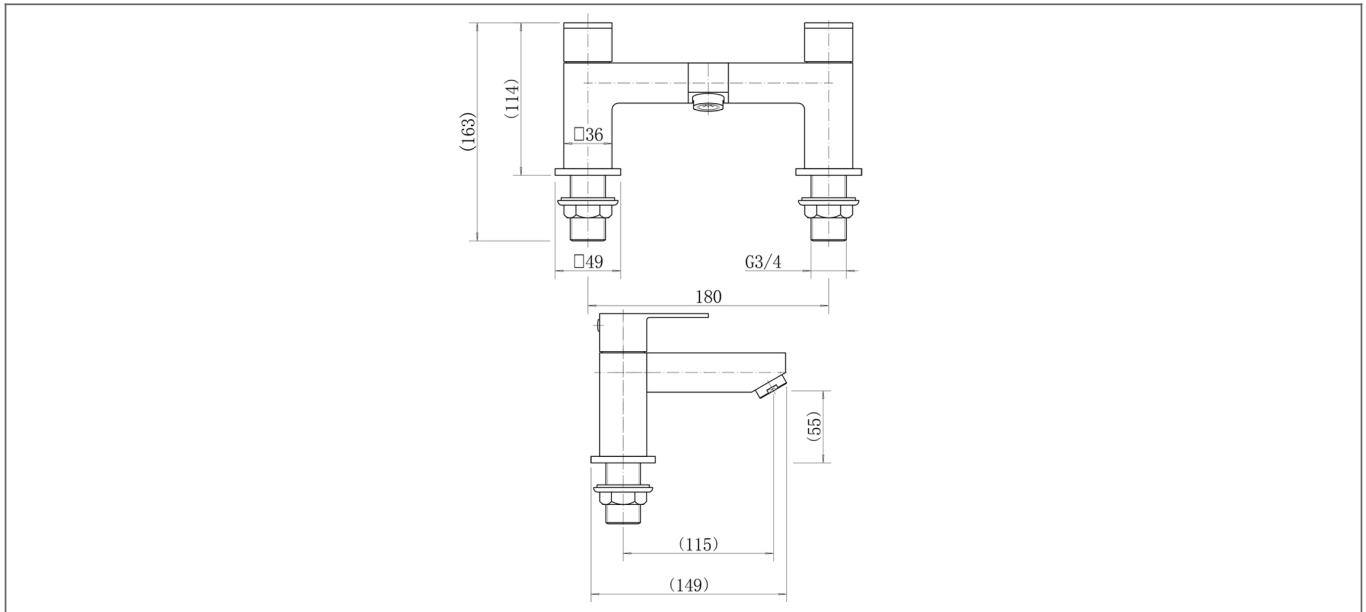

Technical Datasheet

Product Code: TT905

Product Description: **Hiron Chrome Bath Filler**

Specification

Product Guarantee:	Lifetime
Barcode:	5056474502378
Material:	Brass
Handle Type:	Lever
Tap Pressure:	Low Pressure
Min Operating Pressure:	0.2 Bar
Number Of Tap Holes:	2
Approvals:	WRAS Approved
Projection (mm):	149
Flow Rate 0.1 Bar (L/min):	18.8
Flow Rate 0.5 Bar (L/min):	32.5
Flow Rate 1 Bar (L/min):	44.4
Flow Rate 2 Bar (L/min):	62.3
Flow Rate 3 Bar (L/min):	70.6
Colour:	Chrome

Dimensions: All measurements are in millimetres and are subject to normal manufacturing variations.

Due to a continuing development programme to improve design and performance, we reserve all rights to vary specifications without prior notice. Please note, all accessories are for photographic purposes only.

Technical Datasheet

Product Code: TT905

Product Description: **Hiron Chrome Bath Filler**

Technical Drawing

Dimensions: All measurements are in millimetres and are subject to normal manufacturing variations.