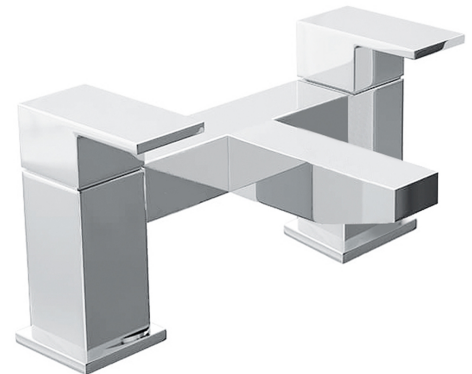

Technical Datasheet

Product Code: TT905

Product Description: **Hiron Chrome Bath Filler**

Specification

Product Guarantee:	Lifetime
Barcode:	5056474502378
Material:	Brass
Handle Type:	Lever
Tap Pressure:	Low Pressure
Min Operating Pressure:	0.2 Bar
Number Of Tap Holes:	2
Approvals:	WRAS Approved
Projection (mm):	149
Flow Rate 0.1 Bar (L/min):	18.8
Flow Rate 0.5 Bar (L/min):	32.5
Flow Rate 1 Bar (L/min):	44.4
Flow Rate 2 Bar (L/min):	62.3
Flow Rate 3 Bar (L/min):	70.6
Colour:	Chrome

Key Features

- Lever handle for smooth operation and precise water control
- Manufactured from high quality brass
- For peace of mind, this product comes with a market leading lifetime guarantee
- High quality, long lasting chrome finish to compliment any style
- Part of our fantastic range of taps & showers available from Trisen
- Complete with 3/4" flexible tails

Technical Datasheet

Product Code: TT905

Product Description: **Hiron Chrome Bath Filler**

Technical Drawing

Dimensions: All measurements are in millimetres and are subject to normal manufacturing variations.