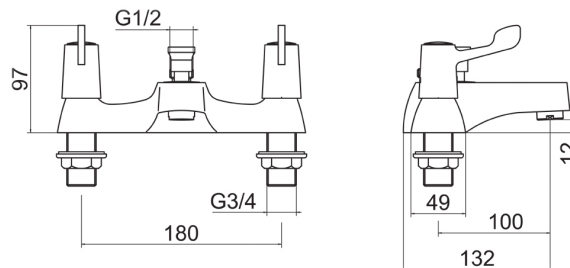

Technical Datasheet

Product Code: TTR-LEV01

Product Description: **Two-handle bath shower mixer with shower kit Lever**

Specification

Product Guarantee:	Lifetime
Barcode:	5056474535215
Material:	Brass
Handle Type:	Lever
Number Of Tap Holes:	1
Colour:	Chrome

Technical Drawing

Dimensions: All measurements are in millimetres and are subject to normal manufacturing variations.

Due to a continuing development programme to improve design and performance, we reserve all rights to vary specifications without prior notice. Please note, all accessories are for photographic purposes only.