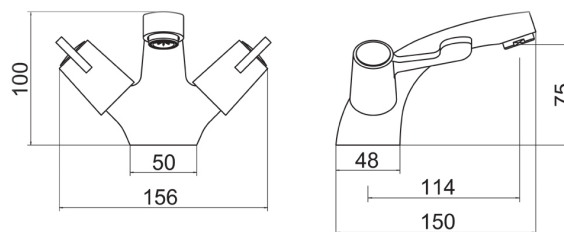

Technical Datasheet

Product Code: TTR-LEV07

Product Description: **Two-handle basin mixer with ABS Pop up waste Lever**

Specification

Product Guarantee:	Lifetime
Barcode:	5056474535338
Material:	Brass
Handle Type:	Lever
Number Of Tap Holes:	1
Colour:	Chrome

Technical Drawing

Dimensions: All measurements are in millimetres and are subject to normal manufacturing variations.

Due to a continuing development programme to improve design and performance, we reserve all rights to vary specifications without prior notice. Please note, all accessories are for photographic purposes only.