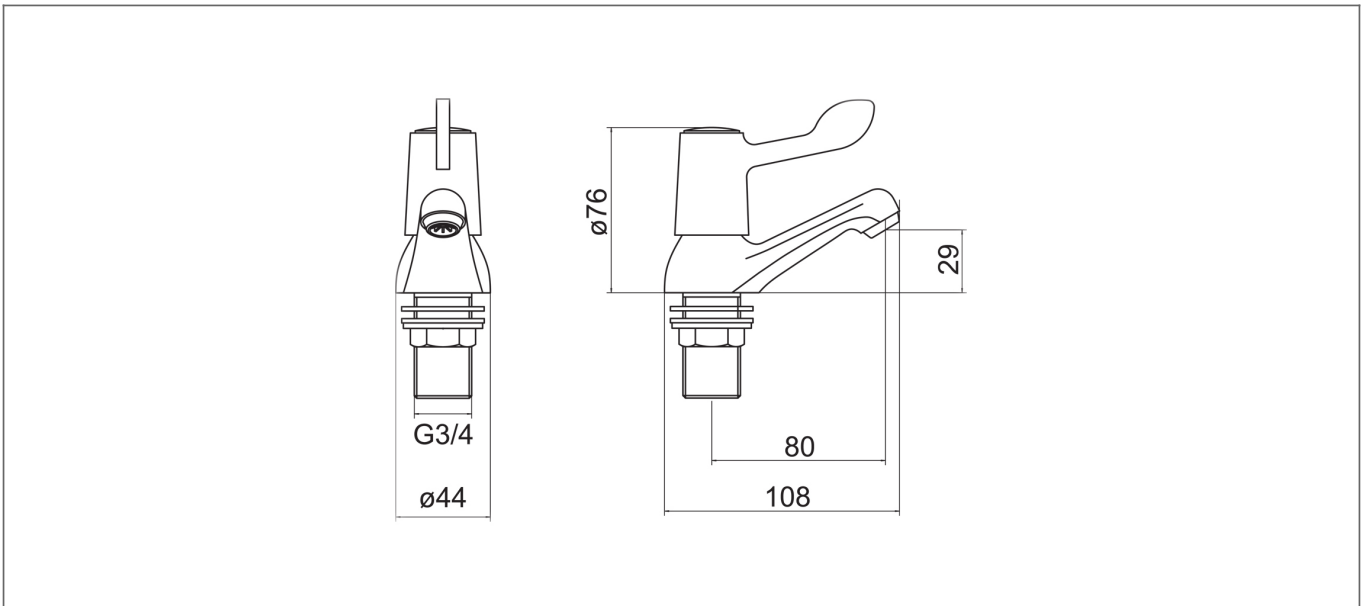

Technical Datasheet

Product Code: TTR-LEV08

Product Description: 3/4 Bath taps Lever

Specification

Product Guarantee:	Lifetime
Barcode:	5056474535352
Material:	Brass
Handle Type:	Lever
Colour:	Chrome

Key Features

- Lever handles for smooth operation and precise water control
- Manufactured from high quality brass
- For peace of mind, this product comes with a market leading lifetime guarantee
- High quality, long lasting chrome finish to compliment any style
- Part of our fantastic range of taps & showers available from Trisen

Technical Drawing

Dimensions: All measurements are in millimetres and are subject to normal manufacturing variations.

Due to a continuing development programme to improve design and performance, we reserve all rights to vary specifications without prior notice. Please note, all accessories are for photographic purposes only.