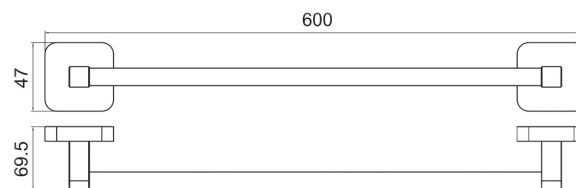

Technical Datasheet

Product Code: TTR-101BB

Product Description: **Single towel bar 60cm Brushed Brass**

Specification

Material:	Brass
Style:	Modern
Shape:	Round
Colour:	Brushed Brass
Packaged Weight (kg):	14.5 kg
Packaged Length (Metre):	0.67
Packaged Width (Metre):	0.315
Packaged Height (Metre):	0.495

Key Features

- High quality, long lasting brushed brass finish to compliment any style
- Manufactured from high quality brass
- Space saving design ideal for wall mounting
- Other finishes are also available too choose from
- Matching items are also available from the Trisen brand

Technical Drawing

Dimensions: All measurements are in millimetres and are subject to normal manufacturing variations.

Due to a continuing development programme to improve design and performance, we reserve all rights to vary specifications without prior notice. Please note, all accessories are for photographic purposes only.