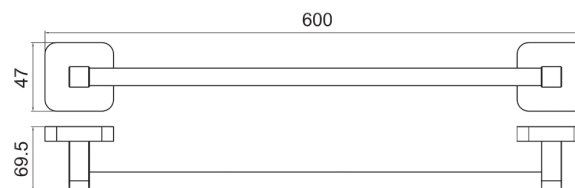

Technical Datasheet

Product Code: TTR-101K

Product Description: **Single towel bar 60cm Matt Black**

Specification

Material:	Brass
Style:	Modern
Shape:	Round
Colour:	Matt Black
Packaged Weight (kg):	14.5 kg
Packaged Length (Metre):	0.67
Packaged Width (Metre):	0.315
Packaged Height (Metre):	0.495

Key Features

- High quality, long lasting matt black finish to compliment any style
- Manufactured from high quality brass
- Space saving design ideal for wall mounting
- Other finishes are also available too choose from
- Matching items are also available from the Trisen brand

Technical Drawing

Dimensions: All measurements are in millimetres and are subject to normal manufacturing variations.

Due to a continuing development programme to improve design and performance, we reserve all rights to vary specifications without prior notice. Please note, all accessories are for photographic purposes only.