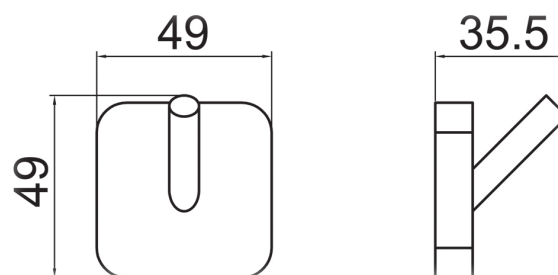

Technical Datasheet

Product Code: TTR-301CR

Product Description: **Single Robe Hook Chrome**

Specification

| | |
|--------------------------|--------|
| Material: | Brass |
| Style: | Modern |
| Shape: | Round |
| Colour: | Chrome |
| Packaged Weight (kg): | 5 kg |
| Packaged Length (Metre): | 0.35 |
| Packaged Width (Metre): | 0.2 |
| Packaged Height (Metre): | 0.235 |

Technical Drawing

Dimensions: All measurements are in millimetres and are subject to normal manufacturing variations.

Due to a continuing development programme to improve design and performance, we reserve all rights to vary specifications without prior notice. Please note, all accessories are for photographic purposes only.