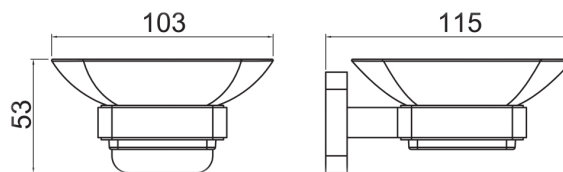

Technical Datasheet

Product Code: TTR-601BB

Product Description: **Soap holder with glass Brushed Brass**

Specification

Material:	Brass
Style:	Modern
Shape:	Round
Colour:	Brushed Brass
Packaged Weight (kg):	1.85 kg
Packaged Length (Metre):	0.445
Packaged Width (Metre):	0.365
Packaged Height (Metre):	0.41

Technical Drawing

Dimensions: All measurements are in millimetres and are subject to normal manufacturing variations.

Due to a continuing development programme to improve design and performance, we reserve all rights to vary specifications without prior notice. Please note, all accessories are for photographic purposes only.