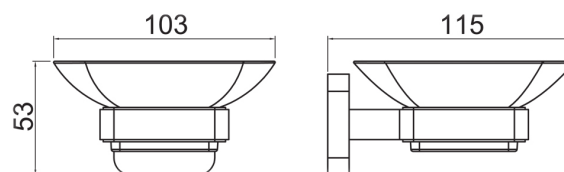

Technical Datasheet

Product Code: TTR-601K

Product Description: **Soap holder with glass Matt Black**

Specification

Material:	Brass
Style:	Modern
Shape:	Square
Colour:	Matt Black
Packaged Weight (kg):	1.85 kg
Packaged Length (Metre):	0.445
Packaged Width (Metre):	0.365
Packaged Height (Metre):	0.41

Technical Drawing

Dimensions: All measurements are in millimetres and are subject to normal manufacturing variations.

Due to a continuing development programme to improve design and performance, we reserve all rights to vary specifications without prior notice. Please note, all accessories are for photographic purposes only.