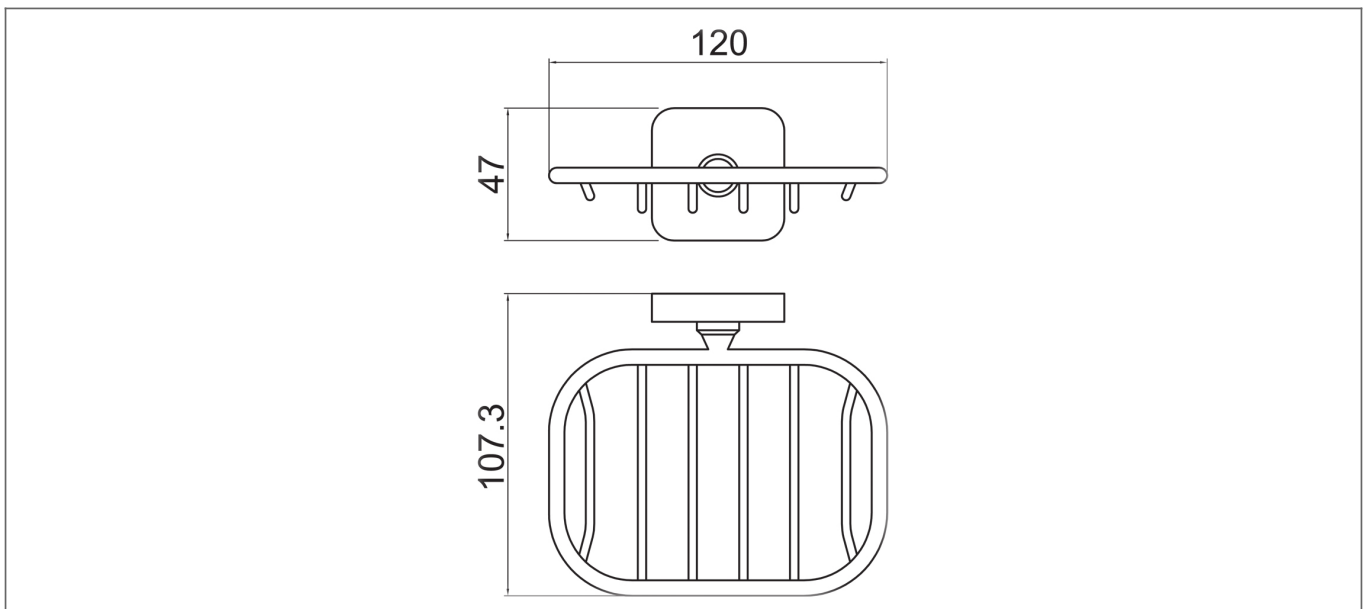

# Technical Datasheet

Product Code: TTR-701BB

Product Description: **Soap Basket Brushed Brass**

## Specification

Material:	Brass
Style:	Modern
Shape:	Round
Colour:	Matt Black
Packaged Weight (kg):	7.5 kg
Packaged Length (Metre):	0.53
Packaged Width (Metre):	0.4
Packaged Height (Metre):	0.37

## Technical Drawing

Dimensions: All measurements are in millimetres and are subject to normal manufacturing variations.

Due to a continuing development programme to improve design and performance, we reserve all rights to vary specifications without prior notice. Please note, all accessories are for photographic purposes only.