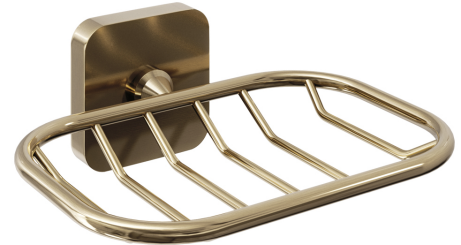

# Technical Datasheet

Product Code: TTR-701BB

Product Description: **Soap Basket Brushed Brass**

## Specification

Material:	Brass
Style:	Modern
Shape:	Round
Colour:	Matt Black
Packaged Weight (kg):	7.5 kg
Packaged Length (Metre):	0.53
Packaged Width (Metre):	0.4
Packaged Height (Metre):	0.37

## Key Features

- High quality, long lasting brushed brass finish to compliment any style
- Manufactured from high quality brass
- Space saving design ideal for wall mounting
- Other finishes are also available too choose from
- Matching items are also available from the Trisen brand