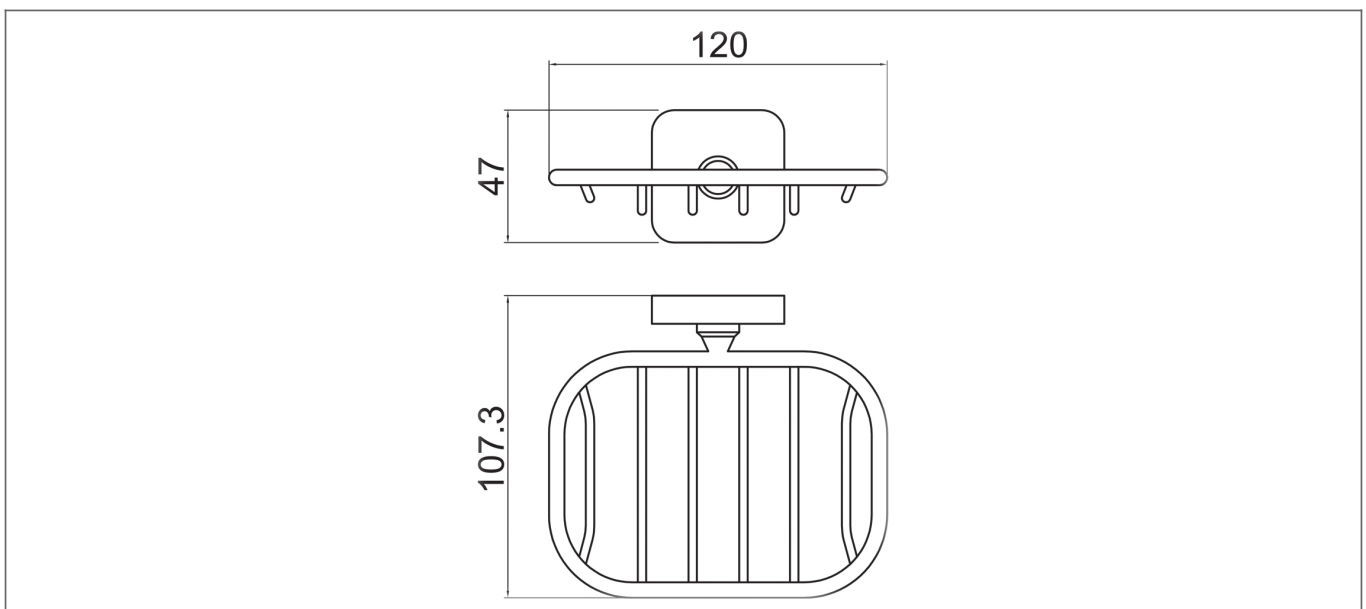

Technical Datasheet

Product Code: TTR-701CR

Product Description: **Soap Basket Chrome**

Specification

Material:	Brass
Style:	Modern
Shape:	Round
Colour:	Matt Black
Packaged Weight (kg):	7.5 kg
Packaged Length (Metre):	0.53
Packaged Width (Metre):	0.4
Packaged Height (Metre):	0.37

Key Features

- High quality, long lasting chrome finish to compliment any style
- Manufactured from high quality brass
- Space saving design ideal for wall mounting
- Other finishes are also available too choose from
- Matching items are also available from the Trisen brand

Technical Drawing

Dimensions: All measurements are in millimetres and are subject to normal manufacturing variations.

Due to a continuing development programme to improve design and performance, we reserve all rights to vary specifications without prior notice. Please note, all accessories are for photographic purposes only.