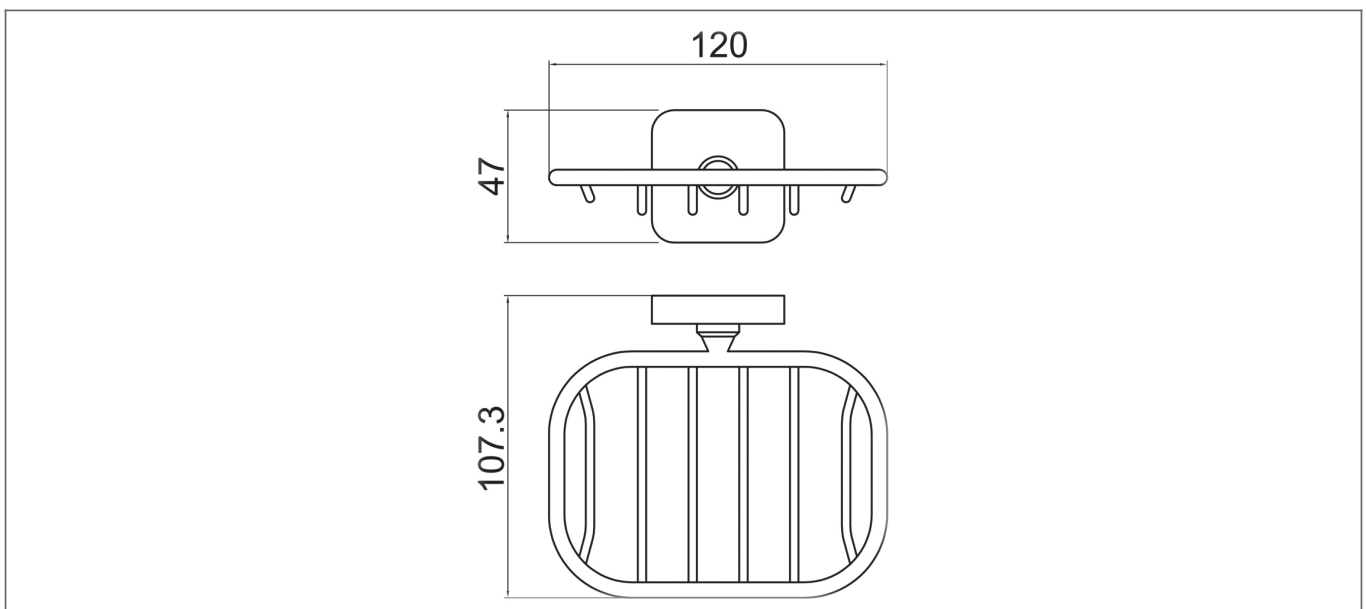

Technical Datasheet

Product Code: TTR-701K

Product Description: **Soap Basket Matt Black**

Specification

Material:	Brass
Style:	Modern
Shape:	Round
Colour:	Matt Black
Packaged Weight (kg):	7.5 kg
Packaged Length (Metre):	0.53
Packaged Width (Metre):	0.4
Packaged Height (Metre):	0.37

Key Features

- High quality, long lasting matt black finish to compliment any style
- Manufactured from high quality brass
- Space saving design ideal for wall mounting
- Other finishes are also available too choose from
- Matching items are also available from the Trisen brand

Technical Drawing

Dimensions: All measurements are in millimetres and are subject to normal manufacturing variations.

Due to a continuing development programme to improve design and performance, we reserve all rights to vary specifications without prior notice. Please note, all accessories are for photographic purposes only.