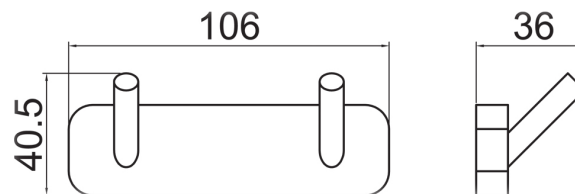

Technical Datasheet

Product Code: TTR-801BB

Product Description: **Row of Two Hooks Brushed Brass**

Specification

Material:	Brass
Style:	Modern
Shape:	Round
Colour:	Brushed Brass
Packaged Weight (kg):	6.5 kg
Packaged Length (Metre):	0.32
Packaged Width (Metre):	0.27
Packaged Height (Metre):	0.235

Technical Drawing

Dimensions: All measurements are in millimetres and are subject to normal manufacturing variations.

Due to a continuing development programme to improve design and performance, we reserve all rights to vary specifications without prior notice. Please note, all accessories are for photographic purposes only.