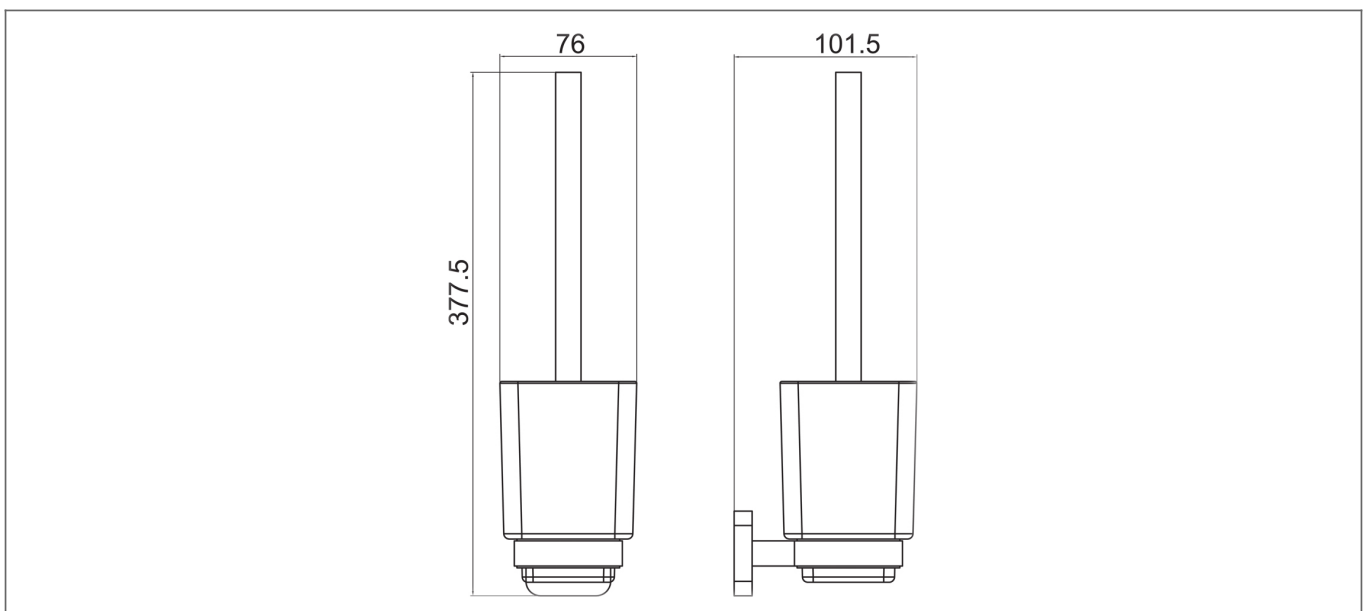

# Technical Datasheet

Product Code: TTR-901BB

Product Description: Toilet Brush Holder, Glass Brushed Brass

## Specification

|                          |               |
|--------------------------|---------------|
| Material:                | Brass         |
| Style:                   | Modern        |
| Shape:                   | Round         |
| Colour:                  | Brushed Brass |
| Packaged Weight (kg):    | 1.65 kg       |
| Packaged Length (Metre): | 0.695         |
| Packaged Width (Metre):  | 0.425         |
| Packaged Height (Metre): | 0.425         |

## Technical Drawing

Dimensions: All measurements are in millimetres and are subject to normal manufacturing variations.

Due to a continuing development programme to improve design and performance, we reserve all rights to vary specifications without prior notice. Please note, all accessories are for photographic purposes only.