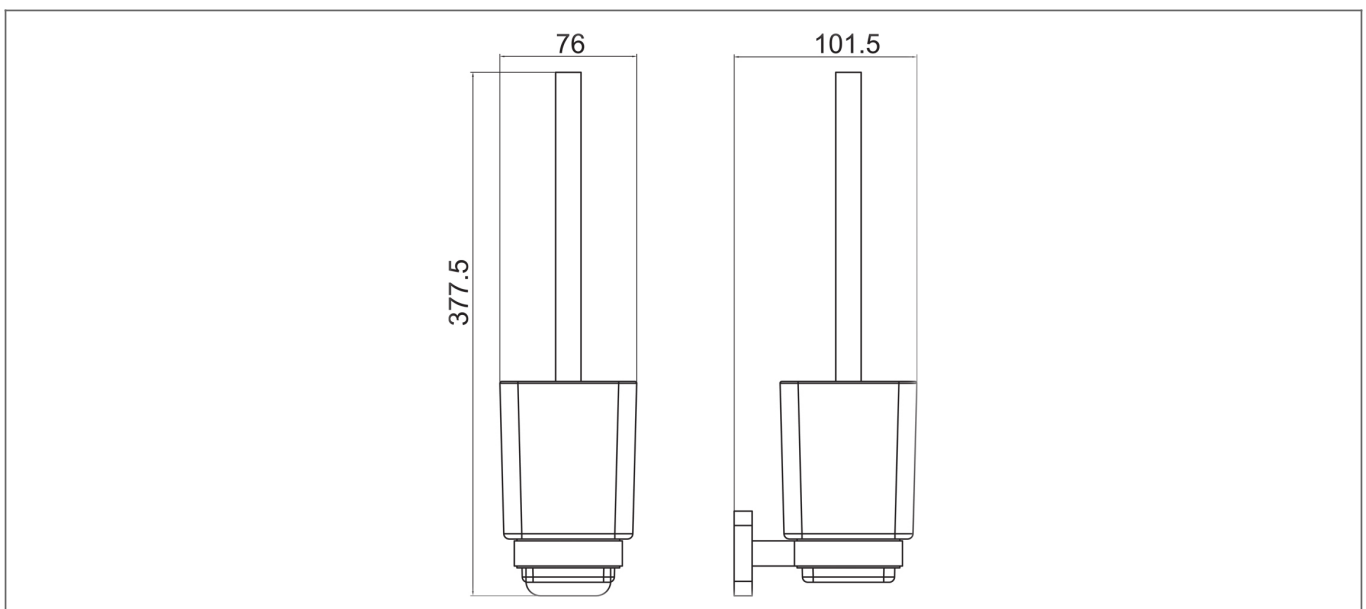

# Technical Datasheet

Product Code: TTR-901K

Product Description: Toilet Brush Holder, Glass Matt Black

## Specification

Material:	Brass
Style:	Modern
Shape:	Square
Colour:	Matt Black
Packaged Weight (kg):	16.5 kg
Packaged Length (Metre):	0.695
Packaged Width (Metre):	0.425
Packaged Height (Metre):	0.425

## Technical Drawing

Dimensions: All measurements are in millimetres and are subject to normal manufacturing variations.

Due to a continuing development programme to improve design and performance, we reserve all rights to vary specifications without prior notice. Please note, all accessories are for photographic purposes only.