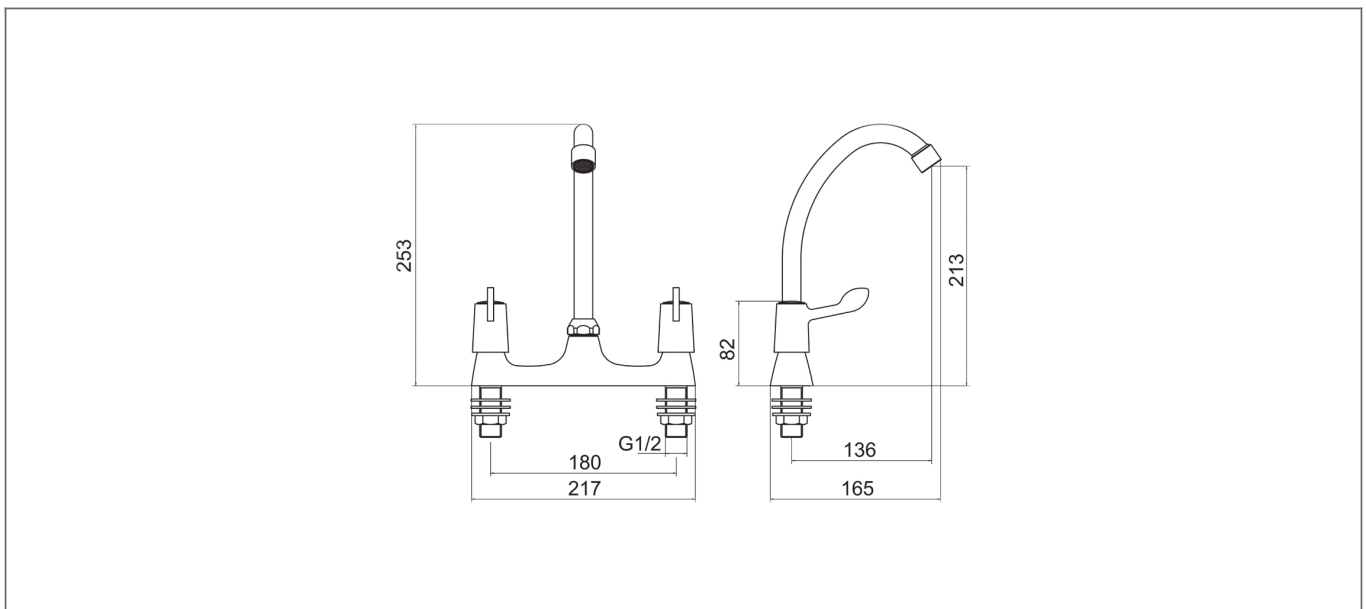

# Technical Datasheet

Product Code: TTR-LEV06

Product Description: **Two-handle Deck sink mixer Lever**

## Specification

Product Guarantee:	Lifetime
Barcode:	5056474535314
Material:	Brass
Handle Type:	Lever
Min Operating Pressure:	0.5 Bar
Colour:	Chrome

## Technical Drawing

Dimensions: All measurements are in millimetres and are subject to normal manufacturing variations.

Due to a continuing development programme to improve design and performance, we reserve all rights to vary specifications without prior notice. Please note, all accessories are for photographic purposes only.