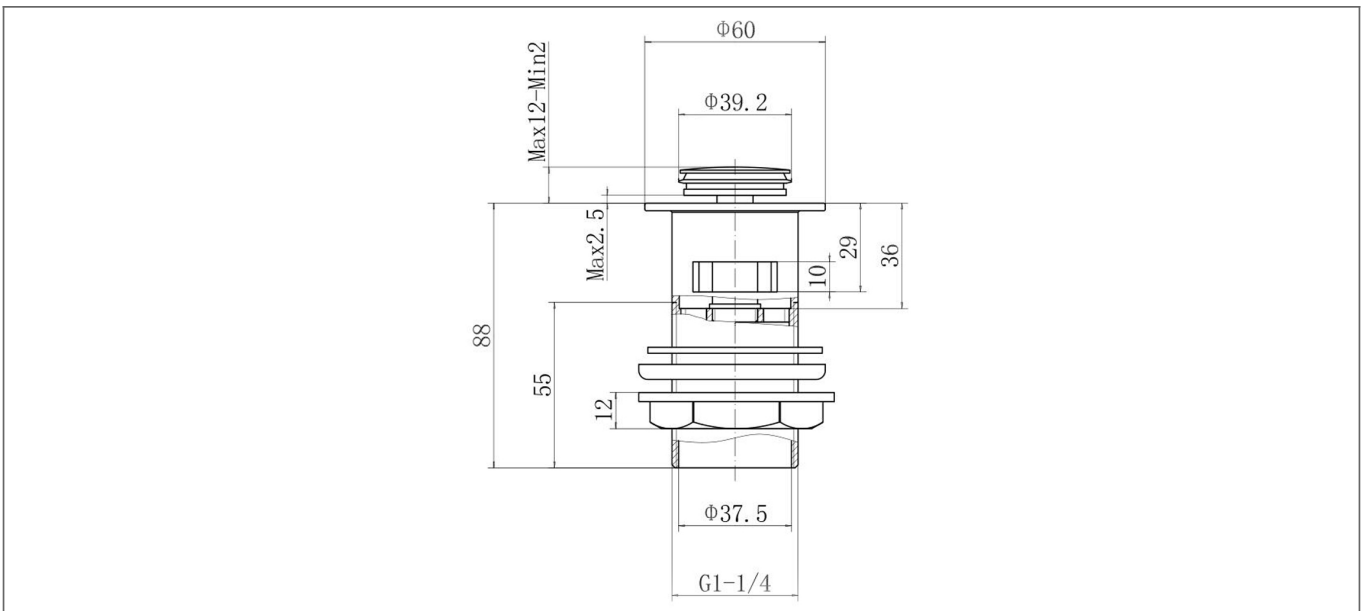

Technical Datasheet

Product Code: TW005

Product Description: Trisen KlikKlak Slotted Basin Waste Plug Top Black

Specification

Barcode:	5056474533747
Material:	Brass
Style:	Modern
Shape:	Round

Key Features

- Slotted feature makes it ideal for basins with overflow
- Manufactured from quality materials
- For peace of mind, this product comes with a market leading lifetime guarantee
- Other versions are available too choose from

Technical Drawing

Dimensions: All measurements are in millimetres and are subject to normal manufacturing variations.

Due to a continuing development programme to improve design and performance, we reserve all rights to vary specifications without prior notice. Please note, all accessories are for photographic purposes only.