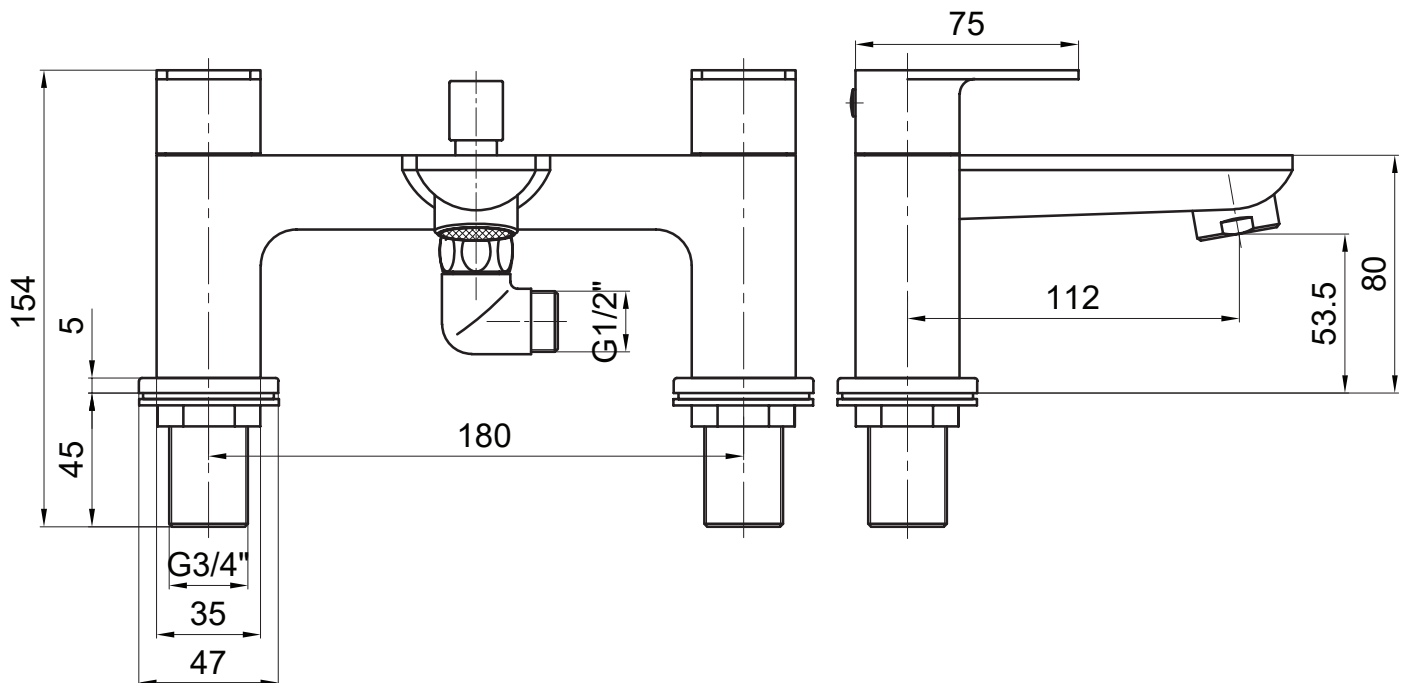

Technical Data Sheet

Zero Bath Shower Mixer - TZE42

TAVISTOCK
inspiring bathrooms

No.	Description	Code	Fixings Included
1	Zero Bath Shower Mixer	TZE42	YES

Min Pressure:	0.2bar
0.2bar	7.4 litres / min
0.3bar	9.8 litres / min
0.4bar	11.5 litres / min
0.5bar	13.3 litres / min
1bar	18.4 litres / min
2bar	25.2 litres / min

Dimensions

Diagrams not to scale. All dimensions in mm (tolerance of +/-5mm)

*Dimensions are subject to change, customers are advised to measure actual product before commencing installation.

FAQs

Does the tap come fitted with an aerator? Yes.

What size plumbing fittings are needed for the threaded legs? This product will work with standard 3/4" plumbing fittings.