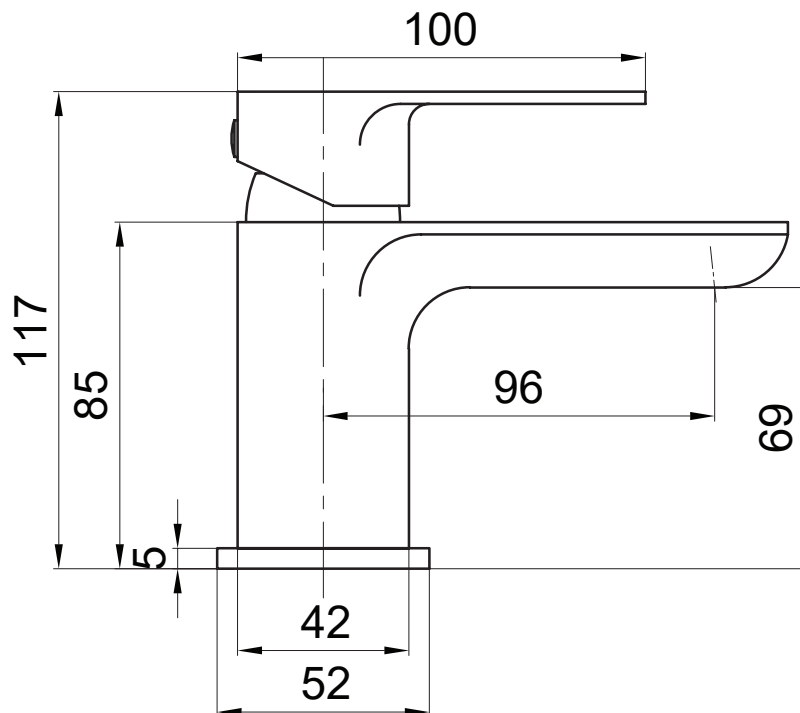

Technical Data Sheet

Zero Mini Basin Mixer - TZE61

TAVISTOCK
inspiring bathrooms

No.	Description	Code	Fixings Included
1	Zero Mini Basin Mixer	TZE61	YES

Min Pressure:	0.2bar
0.1bar	5.3 litres / min
0.2bar	5.9 litres / min
0.3bar	6.8 litres / min
0.4bar	7.8 litres / min
0.5bar	8.4 litres / min
1bar	10.9 litres / min
2bar	15.3 litres / min
3bar	19 litres / min

Dimensions

Diagrams not to scale. All dimensions in mm (tolerance of +/-5mm)

*Dimensions are subject to change, customers are advised to measure actual product before commencing installation.

FAQs

What is the size of the tap tail connection? The tap tails have a standard 1/2" BSP fixing.

What bore is the tap tail? The tails have a 10mm internal bore.

What length are the tap tails? The tails are 300mm in length.

Does the tap come fitted with an aerator? Yes, with an extra aerator and housing supplied in the box.