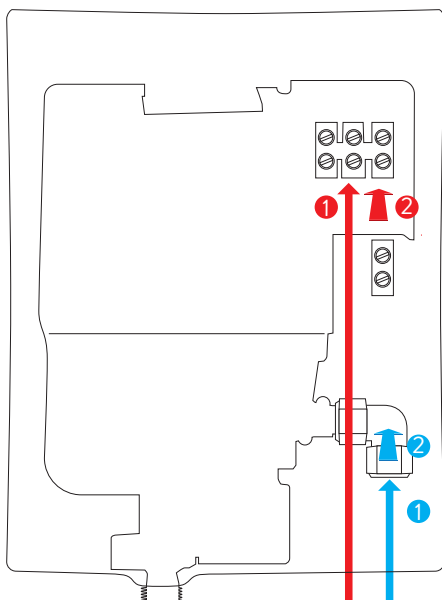

# ELECTRIC SHOWER

ELECTRIC 8.5KW WITH ADJUSTABLE HEAD  
- WHITE/CHROME

### DIMENSIONAL DRAWINGS

### CONNECTIONS

■ Power

■ Water

1 Bottom Entry

2 Rear Entry  
(Rotate water elbow 45°)