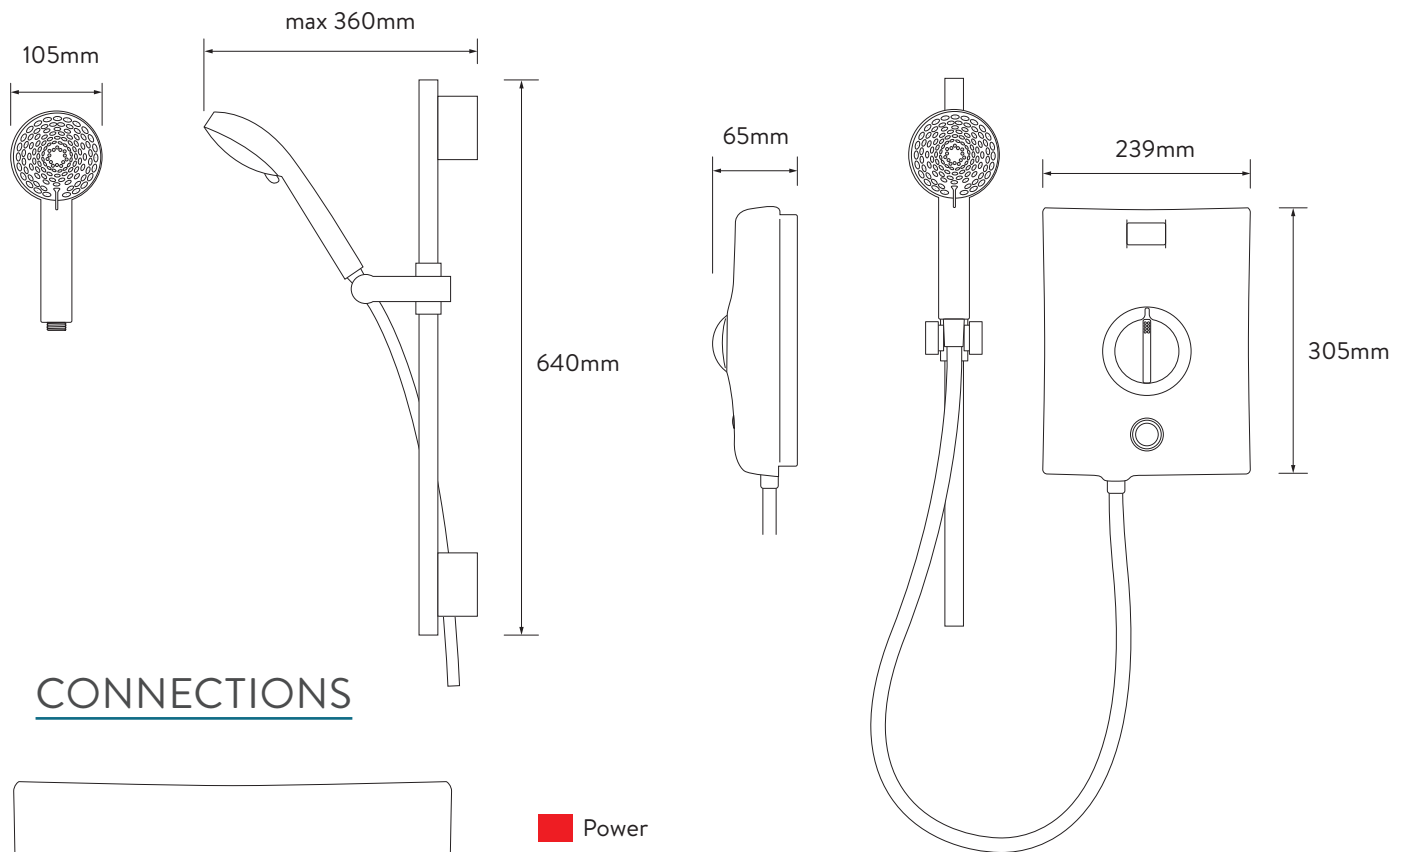

AQUALISA

QZE8521

QUARTZ™

ELECTRIC SHOWER

ELECTRIC 8.5KW WITH ADJUSTABLE HEAD
- WHITE/CHROME

DIMENSIONAL DRAWINGS

CONNECTIONS