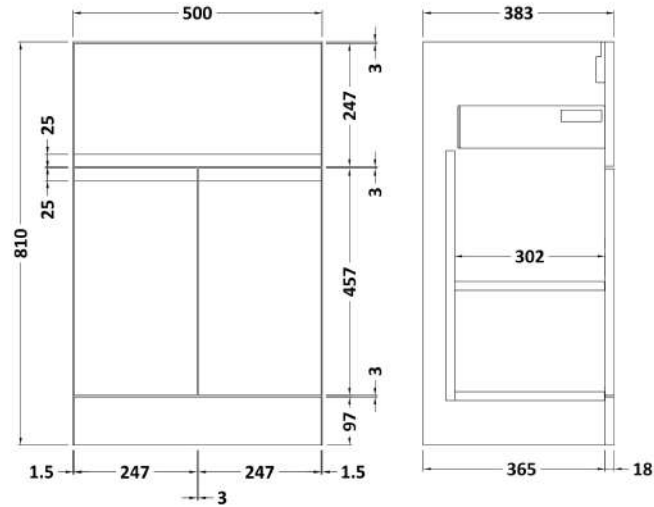

Sales Code: URB1401A

Description: 500 F/S 2-Door/Drawer Unit & Basin 1

Packaging Details

Barcode: 5056678415726

Sales Code: URB1424

Description: 500 F/S 2-Door/Drawer Unit

Product Dimensions

Height (mm):	810
Width (mm):	510
Depth (mm):	383
Nett Weight (kg):	21.5

Packaging Dimensions

Height (mm):	780
Width (mm):	495
Depth (mm):	383
Gross Weight (kg):	22

Packaging Data

Box Colour:	Brown Cardboard Box
Box Qty:	0
Label Size:	0 x 0
Label Colour:	White Label
Label Qty:	0

Sales Code: NVM012

Description: 500 Mid-Edged Basin 1 Th

Product Dimensions

Height (mm):	0
Width (mm):	0
Depth (mm):	0
Nett Weight (kg):	10.54

Packaging Dimensions

Height (mm):	210
Width (mm):	410
Depth (mm):	530
Gross Weight (kg):	10.54

Packaging Data

Box Colour:	Brown Cardboard Box - Printed
Box Qty:	0
Label Size:	0 x 0
Label Colour:	White Label
Label Qty:	0

Outer Box Dimensions (If Applicable)

Height (mm):	
Width (mm):	
Depth (mm):	
Gross Weight (kg):	
Barcode:	5055369043446