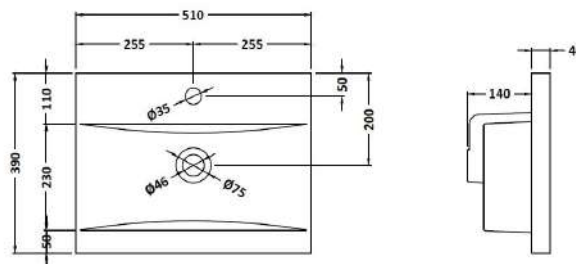

Packaging Dimensions

Height (mm):	780
Width (mm):	495
Depth (mm):	383
Gross Weight (kg):	22

Packaging Data

Box Colour:	Brown Cardboard Box
Box Qty:	0
Label Size:	0 x 0
Label Colour:	White Label
Label Qty:	0

Outer Box Dimensions (If Applicable)

Height (mm):	
Width (mm):	
Depth (mm):	
Gross Weight (kg):	
Barcode:	5056678402870

Product Details

Country of Origin:	China
Fitting Instruction:	Yes
CE & UKCA:	N/A
FSC Certified Materials:	Yes
Colour:	Satin Anthracite
Construction Method:	Cam & Wood Dowel
Construction Type:	Rigid
Cabinet Finish:	MFC Painted Matt
Fascia Finish:	Mdf Painted Matt
Cabinet Thickness (mm):	18
Fascia Thickness (mm):	18
Drawer Included:	Yes
Drawer Type:	80mm High Metal Softclose
No of Shelves:	1
Hinge Type:	95 Degree Clip-On Soft Close
Hinge Included:	Yes
Adjustable Legs:	No
Fixings Included:	Yes
Handle Style:	Not Applicable
Waste Shroud:	Yes
Handle Included:	No, Not Required
Handle Type:	Handleless

Sales Code: NVM012

Description: 500 Mid-Edged Basin 1 Th

Product Dimensions

Height (mm):	0
Width (mm):	0
Depth (mm):	0
Nett Weight (kg):	10.54

Packaging Dimensions

Height (mm):	210
Width (mm):	410
Depth (mm):	530
Gross Weight (kg):	10.54

Packaging Data

Box Colour:	Brown Cardboard Box - Printed
Box Qty:	0
Label Size:	0 x 0
Label Colour:	White Label
Label Qty:	0

Outer Box Dimensions (If Applicable)

Height (mm):	
Width (mm):	
Depth (mm):	
Gross Weight (kg):	
Barcode:	5055369043446