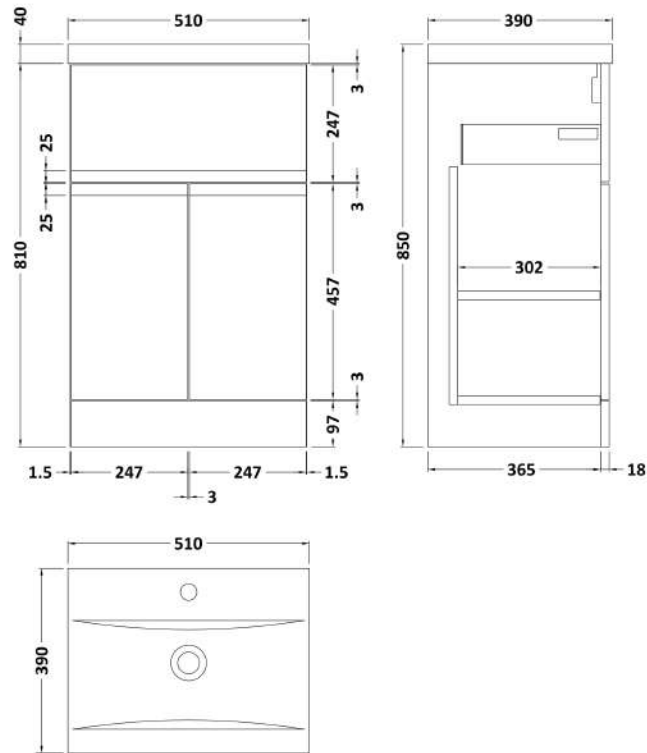

Sales Code: URB1401A

Description: 500 F/S 2-Door/Drawer Unit & Basin 1

Packaging Details

Barcode: 5056678415726

Sales Code: URB1424

Description: 500 F/S 2-Door/Drawer Unit

Product Dimensions

Height (mm):	810
Width (mm):	510
Depth (mm):	383
Nett Weight (kg):	21.5

Packaging Dimensions

Height (mm):	780
Width (mm):	495
Depth (mm):	383
Gross Weight (kg):	22

Packaging Data

Box Colour:	Brown Cardboard Box
Box Qty:	0
Label Size:	0 x 0
Label Colour:	White Label
Label Qty:	0

Outer Box Dimensions (If Applicable)

Height (mm):	
Width (mm):	
Depth (mm):	
Gross Weight (kg):	
Barcode:	5056678402870

Product Details

Country of Origin:	China
Fitting Instruction:	Yes
CE & UKCA:	N/A
FSC Certified Materials:	Yes
Colour:	Satin Anthracite
Construction Method:	Cam & Wood Dowel
Construction Type:	Rigid
Cabinet Finish:	MFC Painted Matt
Fascia Finish:	Mdf Painted Matt
Cabinet Thickness (mm):	18
Fascia Thickness (mm):	18
Drawer Included:	Yes
Drawer Type:	80mm High Metal Softclose
No of Shelves:	1
Hinge Type:	95 Degree Clip-On Soft Close
Hinge Included:	Yes
Adjustable Legs:	No
Fixings Included:	Yes
Handle Style:	Not Applicable
Waste Shroud:	Yes
Handle Included:	No, Not Required
Handle Type:	Handleless

Sales Code: NVM012

Description: 500 Mid-Edged Basin 1 Th

Product Dimensions

Height (mm):	0
Width (mm):	0
Depth (mm):	0
Nett Weight (kg):	10.54

Packaging Dimensions

Height (mm):	210
Width (mm):	410
Depth (mm):	530
Gross Weight (kg):	10.54