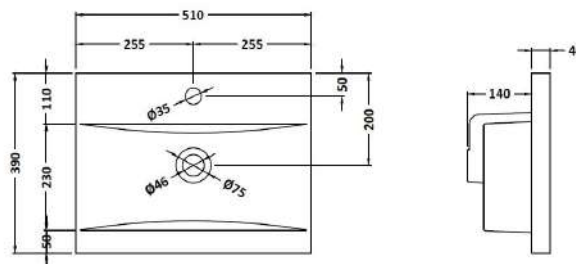

Sales Code: URB1402A

Description: 500 W/H 2-Drawer Unit & Basin 1

Packaging Details

Barcode: 5056678415764

Sales Code: URB1492

Description: 500 W/H 2-Drawer Unit

Product Dimensions

Height (mm):	500
Width (mm):	510
Depth (mm):	383
Nett Weight (kg):	18.5

Packaging Dimensions

Height (mm):	500
Width (mm):	495
Depth (mm):	383
Gross Weight (kg):	19

Packaging Data

Box Colour:	Brown Cardboard Box
Box Qty:	0
Label Size:	0 x 0
Label Colour:	White Label
Label Qty:	0

Outer Box Dimensions (If Applicable)

Height (mm):	
Width (mm):	
Depth (mm):	
Gross Weight (kg):	
Barcode:	5056678402894

Product Details

Country of Origin:	China
Fitting Instruction:	Yes
CE & UKCA:	N/A
FSC Certified Materials:	Yes
Colour:	Satin Anthracite
Construction Method:	Cam & Wood Dowel
Construction Type:	Rigid
Cabinet Finish:	MFC Painted Matt
Fascia Finish:	Mdf Painted Matt
Cabinet Thickness (mm):	18
Fascia Thickness (mm):	18
Drawer Included:	Yes
Drawer Type:	80mm High Metal Softclose
No of Shelves:	0
Hinge Type:	Not Applicable
Hinge Included:	No
Adjustable Legs:	No
Fixings Included:	Yes
Handle Style:	Not Applicable
Waste Shroud:	Yes
Handle Included:	No, Not Required
Handle Type:	Handleless

Sales Code: NVM012

Description: 500 Mid-Edged Basin 1 Th

Product Dimensions

Height (mm):	0
Width (mm):	0
Depth (mm):	0
Nett Weight (kg):	10.54

Packaging Dimensions

Height (mm):	210
Width (mm):	410
Depth (mm):	530
Gross Weight (kg):	10.54