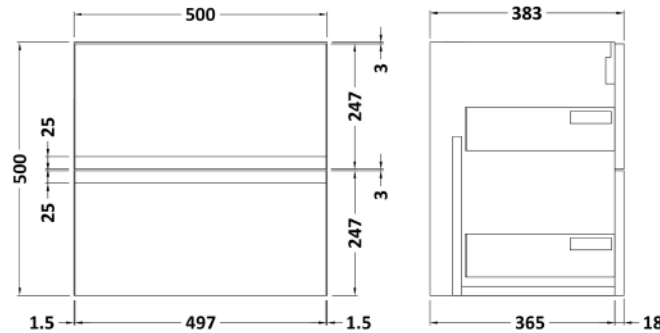

Sales Code: URB1402A

Description: 500 W/H 2-Drawer Unit & Basin 1

Packaging Details

Barcode: 5056678415764

Sales Code: URB1492

Description: 500 W/H 2-Drawer Unit

Product Dimensions

Height (mm):	500
Width (mm):	510
Depth (mm):	383
Nett Weight (kg):	18.5

Packaging Dimensions

Height (mm):	500
Width (mm):	495
Depth (mm):	383
Gross Weight (kg):	19

Packaging Data

Box Colour:	Brown Cardboard Box
Box Qty:	0
Label Size:	0 x 0
Label Colour:	White Label
Label Qty:	0

Sales Code: NVM012

Description: 500 Mid-Edged Basin 1 Th

Product Dimensions

Height (mm):	0
Width (mm):	0
Depth (mm):	0
Nett Weight (kg):	10.54

Packaging Dimensions

Height (mm):	210
Width (mm):	410
Depth (mm):	530
Gross Weight (kg):	10.54

Packaging Data

Box Colour:	Brown Cardboard Box - Printed
Box Qty:	0
Label Size:	0 x 0
Label Colour:	White Label
Label Qty:	0

Outer Box Dimensions (If Applicable)

Height (mm):	
Width (mm):	
Depth (mm):	
Gross Weight (kg):	
Barcode:	5055369043446