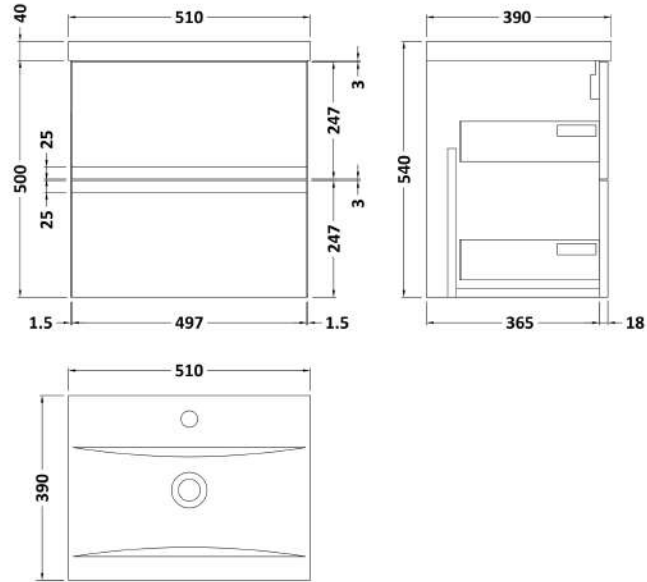

Sales Code: URB1402A

Description: 500 W/H 2-Drawer Unit & Basin 1

Packaging Details

Barcode: 5056678415764

Sales Code: URB1492

Description: 500 W/H 2-Drawer Unit

Product Dimensions

Height (mm):	500
Width (mm):	510
Depth (mm):	383
Nett Weight (kg):	18.5

Packaging Dimensions

Height (mm):	500
Width (mm):	495
Depth (mm):	383
Gross Weight (kg):	19

Packaging Data

Box Colour:	Brown Cardboard Box
Box Qty:	0
Label Size:	0 x 0
Label Colour:	White Label
Label Qty:	0

Outer Box Dimensions (If Applicable)

Height (mm):	
Width (mm):	
Depth (mm):	
Gross Weight (kg):	
Barcode:	5056678402894

Product Details

Country of Origin:	China
Fitting Instruction:	Yes
CE & UKCA:	N/A
FSC Certified Materials:	Yes
Colour:	Satin Anthracite
Construction Method:	Cam & Wood Dowel
Construction Type:	Rigid
Cabinet Finish:	MFC Painted Matt
Fascia Finish:	Mdf Painted Matt
Cabinet Thickness (mm):	18
Fascia Thickness (mm):	18
Drawer Included:	Yes
Drawer Type:	80mm High Metal Softclose
No of Shelves:	0
Hinge Type:	Not Applicable
Hinge Included:	No
Adjustable Legs:	No
Fixings Included:	Yes
Handle Style:	Not Applicable
Waste Shroud:	Yes
Handle Included:	No, Not Required
Handle Type:	Handleless

Sales Code: NVM012

Description: 500 Mid-Edged Basin 1 Th

Product Dimensions

Height (mm):	0
Width (mm):	0
Depth (mm):	0
Nett Weight (kg):	10.54

Packaging Dimensions

Height (mm):	210
Width (mm):	410
Depth (mm):	530
Gross Weight (kg):	10.54